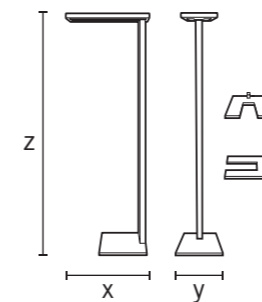

PRODUCT TYPES

LIGHT DISTRIBUTION	FIELD OF DETECTION	DETECTION RANGE	
			Ceiling 4 m
		■ Diagonally (A)	Ø 4 m
		■ Frontal (B)	Ø 3 m
		■ Presence area (C)	Ø 2 m

■ C0, ■ C90, ■ C0 / C90

Note: Technical data for specific products can be found at www.esylux.com/products.