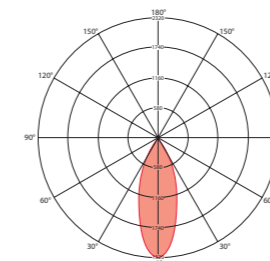

LIGHT DISTRIBUTION

■ C0, ■ C90, ■ C0 / C90

Note: Technical data for specific products can be found at www.esylux.com/products.

Whether it is individual effects or ambient lighting — with STINA downlights, both can be achieved in entrance areas, conference rooms, hallways and staircases. Variants with different beam angles provide freedom of design, while the LED arrangement and the design of the lamp head guarantee perfect, glare-free light.