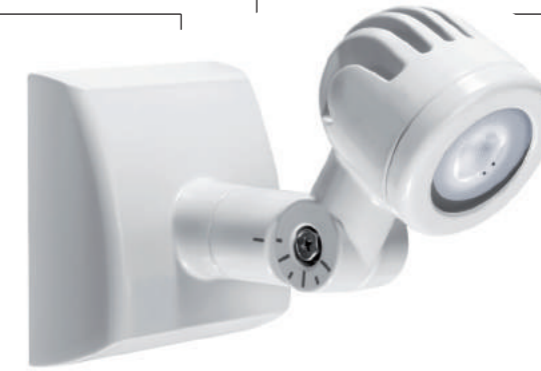

PRODUCT TYPES

LIGHT DISTRIBUTION

■ C0, ■ C90, ■ C0 / C90

Note: Technical data for specific products can be found at www.esylux.com/products.