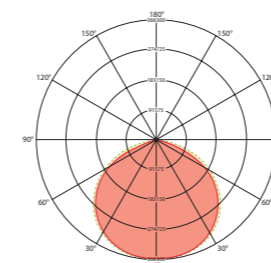

PRODUCT TYPES

LIGHT DISTRIBUTION

FIELD OF DETECTION

DETECTION RANGE

|                     | Ceiling 8 m |
|---------------------|-------------|
| ■ Diagonally (A)    | Ø 8 m       |
| ■ Frontal (B)       | Ø 5 m       |
| ■ Presence area (C) | Ø 3 m       |