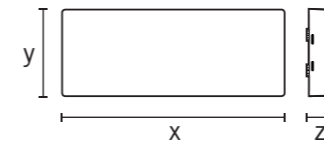

- Large wiring area with numerous line feeds

With the same basic housing, the ELX series LED emergency lights supplement the escape route signage in the SLX series with a reliable, energy-efficient escape route light. In addition to the large illumination area, they impress with their versatile installation options and easy installation. Designs for systems with single-battery or central battery operation are available.

INDOOR LIGHTING | EMERGENCY LIGHTS

ELX IMPROVED SAFETY EASILY INSTALLED

Single-battery emergency light for escape route lighting with 3-hour or 8-hour emergency light duration

Basic housing made from UV-stabilised plastic with large wiring area and line feeds from several directions

Self-monitoring with coloured status indicator

Tamper-resistant function check can be executed by remote control or magnet

Optionally, operation in continuous or stand-by mode possible

Plug-in terminal with through-wiring function

Continual load monitoring with automatic weekly function test and six-monthly continuous function test

Test results shown on coloured status display

Wide range of accessories available for a variety of installation types

Replaceable, rechargeable NiCd battery with plug-in connection protected against reverse polarity

PRODUCT TYPES

LIGHT DISTRIBUTION

CO, C90, CO / C90

Note: Technical data for specific products can be found at www.esylux.com/products.