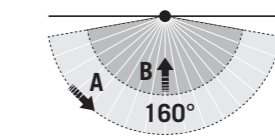

DETECTION RANGE

	Wall 12 m
■ Diagonally (A)	12 m
■ Frontal (B)	5 m
-	-

■ C0, ■ C90, ■ C0 / C90

Note: Technical data for specific products can be found at www.esylux.com/products.