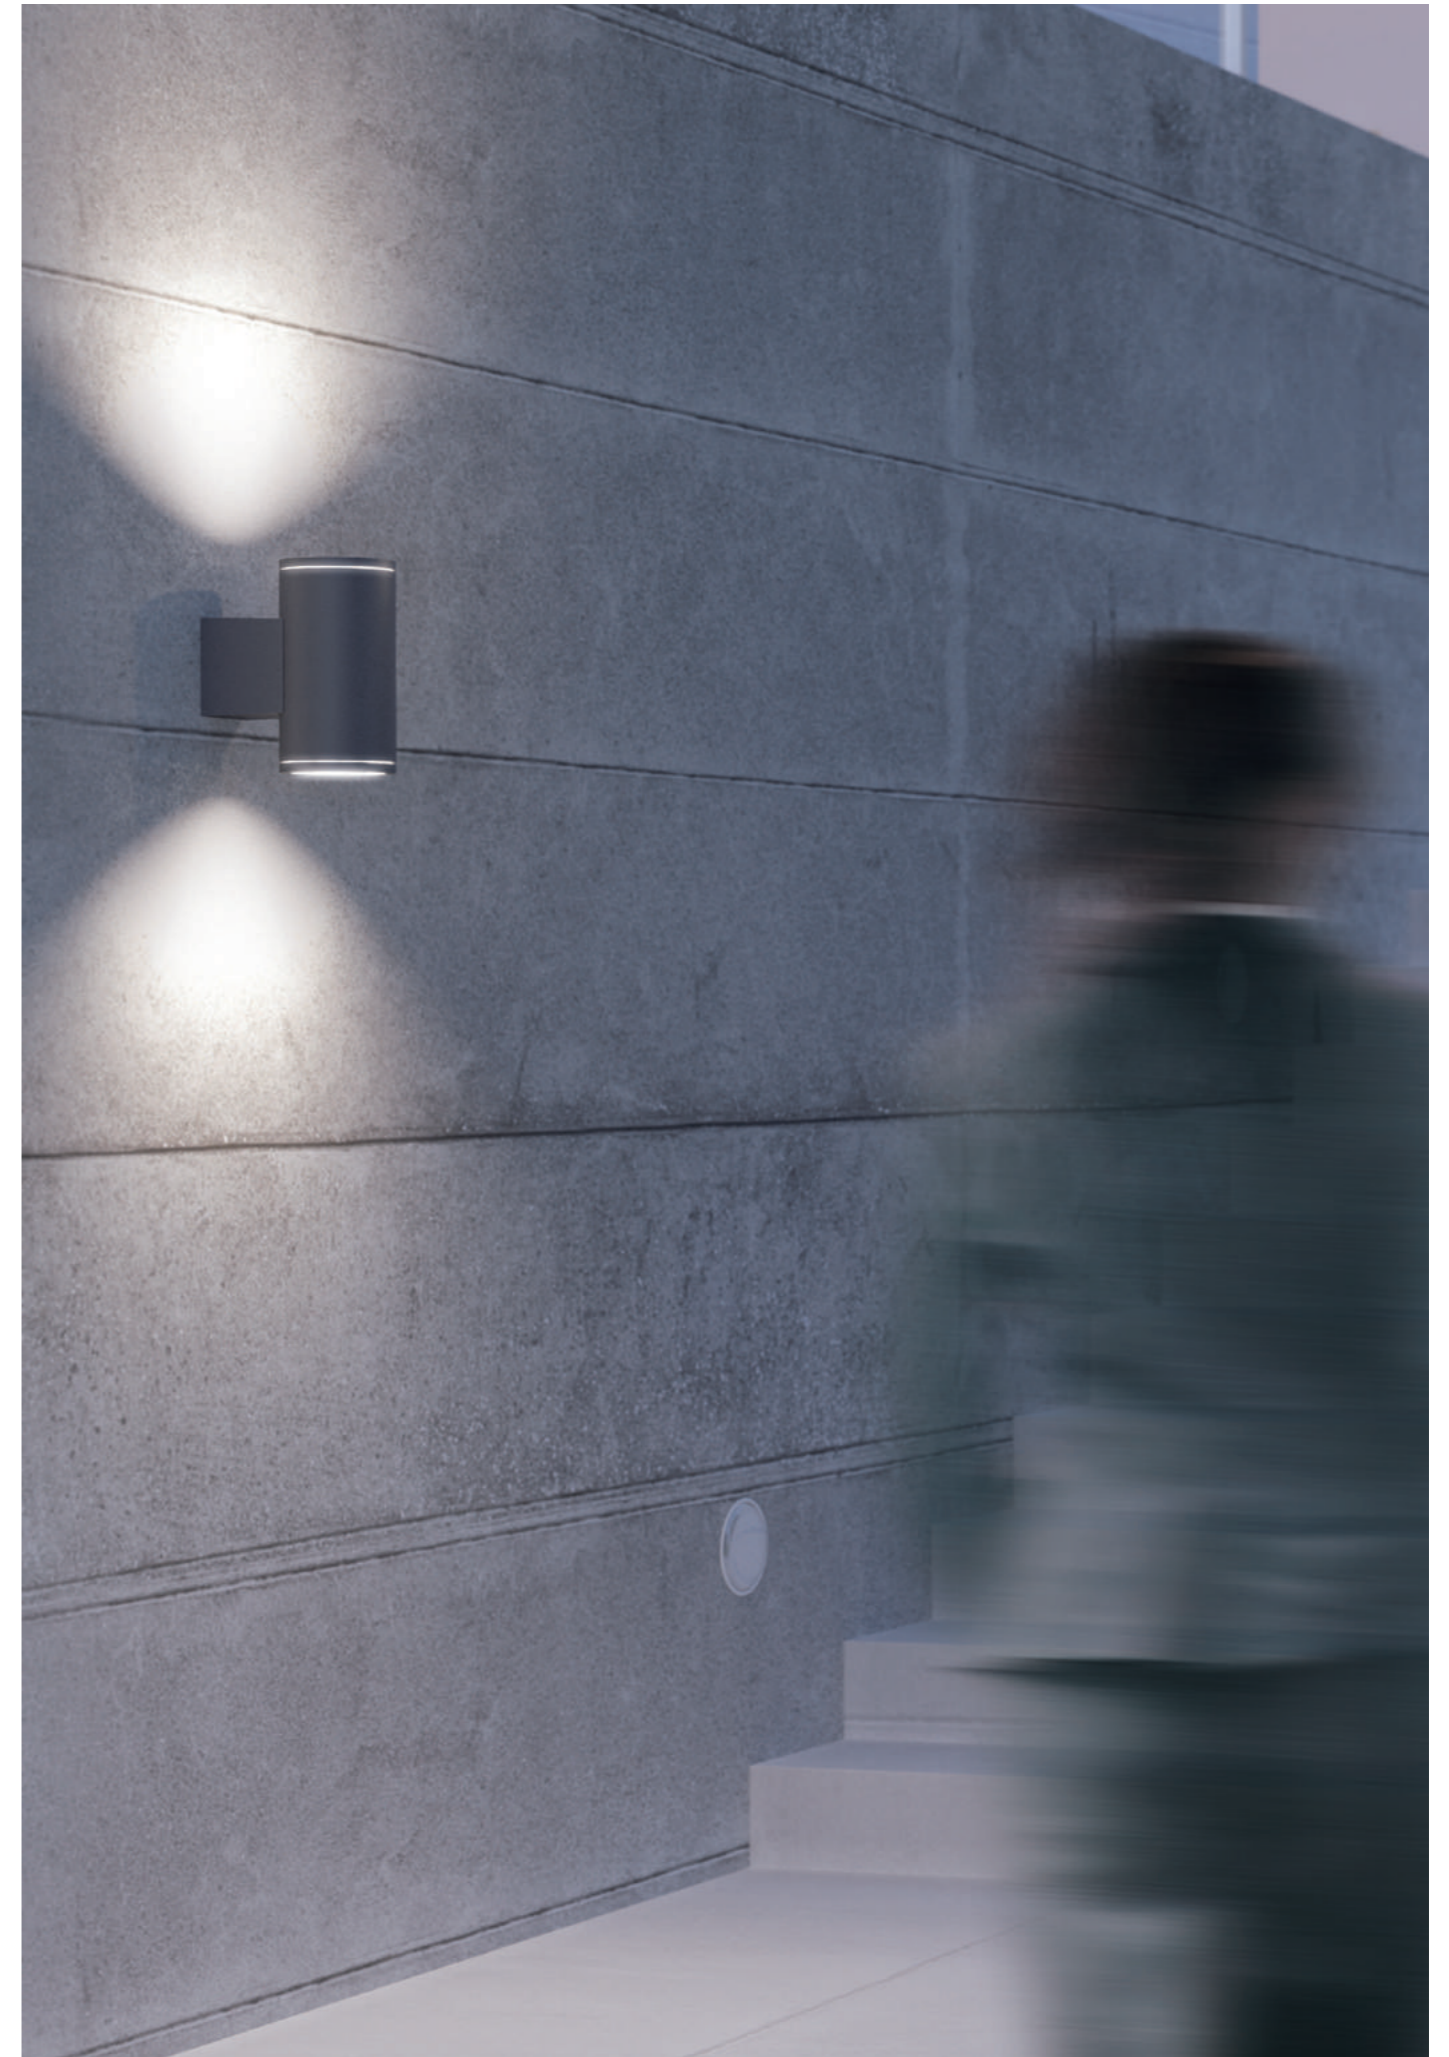

- Protected against sea air and dirt-resistant
- Variants with integrated motion detectors feature orientation light and twilight switch function
- Motion detector enables the energy-efficient control of further lights and switch actuators