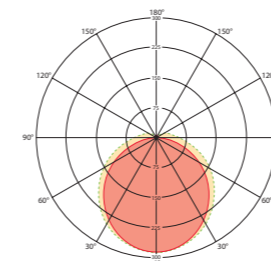

LIGHT DISTRIBUTION

CO, C90, CO / C90

Note: Technical data for specific products can be found at www.esylux.com/products.