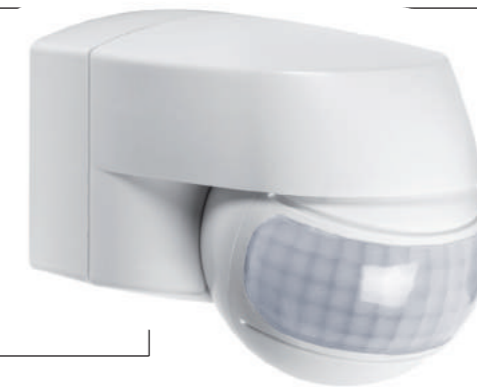

- Optimised for the unobtrusive control of LED lights in outdoor areas
- One-handed plug-in base for easy installation

OUTDOOR AUTOMATION | MOTION DETECTORS

MD MODERN SENSORS EASILY INSTALLED

Motion and daylight dependent switching of outdoor lighting

Simple wall mounting thanks to universal one-handed plug-in base with large wiring area

Special bracket for mounting on inner and outer corners available as an accessory

Simple through-wiring due to double line entrance with elastic sealing membrane

Instantly ready to use due to pre-installed factory settings

Simple adjustment of the range and field of detection thanks to the revolving and tilting ball head technology and the lens cover, which can be cut to size

Change the level of brightness and switch-off delay time easily using the operating elements on the detector

Optimised to control LED lights while protecting the relay through zero-cross switching

PRODUCT TYPES

Mounted on house walls, garages or other façades, the MD outdoor motion detectors enable discreet, needs-based control of outdoor lighting. Different housing colours enable a perfect visual match with the respective building.

FIELD OF DETECTION

DETECTION RANGE

	Wall 12 m	Wall 20 m
■ Diagonally (A)	12 m	∅ 20 m
■ Frontal (B)	5 m	∅ 5 m
-	-	-

Note: Technical data for specific products can be found at www.esylux.com/products.