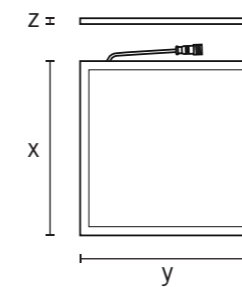

- Flat design for universal use
- DALI variants with SwitchDIM function for 230 V push button
- Homogeneous light emission

INDOOR LIGHTING | RECESSED LIGHTS

STELLA FLAT AND FLEXIBLE

Easy installation at a low installation heights due to the particularly flat design (housing height: 10 mm)

Low weight for easy handling

Installation with no additional accessories, electronic ballast included in delivery

Electronic ballast simply plugs in to connect to the luminaire

Three installation types: Recessed light, also suitable for surface or pendant mounting with accessories

Three sizes for conventional system ceilings: 300 x 300 mm or 600 x 600 mm

Flicker-free light for healthy and fatigue-free working

Suitable for computer workstations (UGR ≤ 19)

DALI variants with SwitchDIM function for 230 V push button

PRODUCT TYPES

LIGHT DISTRIBUTION