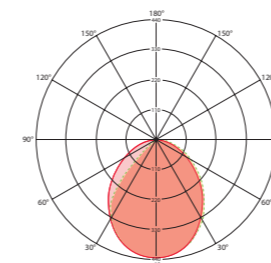

LIGHT DISTRIBUTION

FIELD OF DETECTION