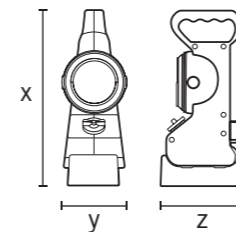

PRODUCT TYPES

Product group / product name	Item no.	Light duration	Viewing distance	Luminous Flux (light)	Rated output	Luminous efficacy	230 V (ON / OFF)	1 - 10 V	DALI	ELC	BT (Bluetooth)	KMX	Sensor	Dimensions (mm)	New product
SLP emergency light, portable (red/black)	EN10050008	4 h	30 m	88 lm	8,2 W	10 lm/W	•							X 320, Y 112, Z 152	
Accessories															
SLP filters (red, green, transparent)	EN10050145														

Note: Technical data for specific products can be found at www.esylux.com/products.