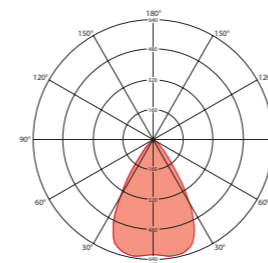

Double line entrance with elastic sealing membrane

Adjustment aid on the joint for easy alignment of the luminaire

PRODUCT TYPES

LIGHT DISTRIBUTION

■ C0, ■ C90, ■ C0 / C90

Note: Technical data for specific products can be found at [www.esylux.com/products](http://www.esylux.com/products).