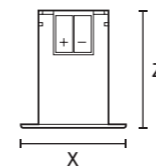

PRODUCT TYPES

Product group / product name	Item no.	Detection angle	Number of light channels	Function	Constant lighting control	Number of push button input	Orientation light	Number of HLK-channels	Function	Push button input HVAC	230 V (ON / OFF)	1 - 10 V	DALI	ELC	KNX	UC / 12 - 36 V	Dimensions (mm)	New product
LS FLAT mini KNX (Opal matt)	ED10429002		2	Regulating	•		5 - 50 %								•	X 48, Y 33, Z 48		
Accessories																		
Spotlight adapter 51/25 (Opal matt)	EP10426391																	

Note: Technical data for specific products can be found at www.esylux.com/products.