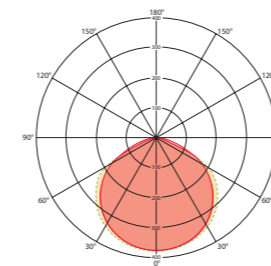

LIGHT DISTRIBUTION

CO, C90, CO / C90

Note: Technical data for specific products can be found at www.esylux.com/products.