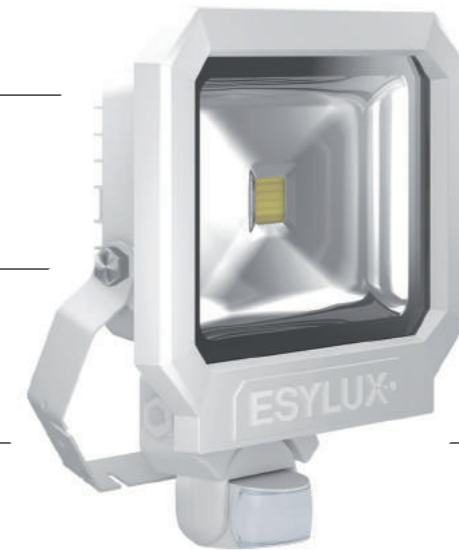

PRODUCT TYPES

LIGHT DISTRIBUTION

FIELD OF DETECTION

DETECTION RANGE

	Wall 12 m
■ Diagonally (A)	12 m
■ Frontal (B)	5 m
-	-

■ C0, ■ C90, ■ C0 / C90

Note: Technical data for specific products can be found at www.esylux.com/products.