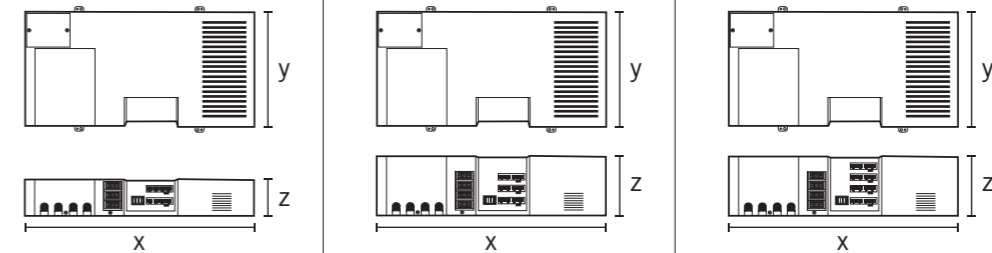

PRODUCT TYPES

Note: Technical data for specific products can be found at www.esylux.com/products.