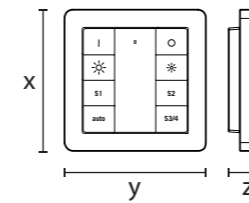

PRODUCT TYPES

Product group / product name	Item no.	Installation type	230 V (ON / OFF)	1 - 10 V	DALI	ELC	BT (Bluetooth)	KNX	UC / 12 - 36 V	Dimensions (mm)	New product
PUSH BUTTON x8 ELC (white)	EC10430923	Recessed mounting				•				X 71, Y 71, Z 21,5	
PUSH BUTTON x8 TW ELC (white)	EC10430930	Recessed mounting				•				X 71, Y 71, Z 21,5	
PUSH BUTTON x8 CLASSROOM ELC (white)	EC10431241	Recessed mounting				•				X 71, Y 71, Z 21,5	★
PUSH BUTTON x4 PATIENT ROOM ELC (white)	EC10431258	Recessed mounting				•				X 71, Y 71, Z 21,5	★
PUSH BUTTON x8 PATIENT ROOM ELC (white)	EC10431265	Recessed mounting				•				X 71, Y 71, Z 21,5	★

Note: Technical data for specific products can be found at www.esylux.com/products.