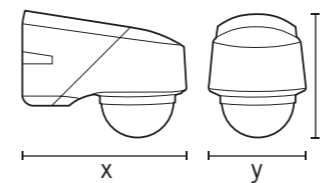

PRODUCT TYPES

FIELD OF DETECTION