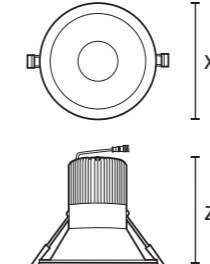

PRODUCT TYPES