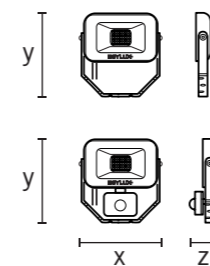

PRODUCT TYPES