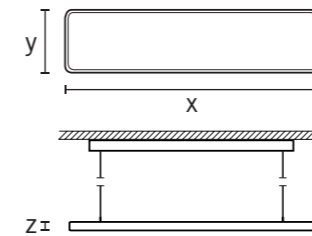

PRODUCT TYPES