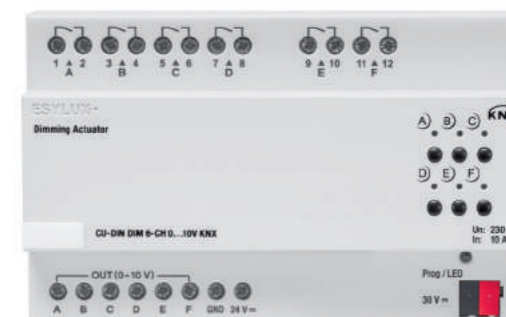

DIN RAIL SCALABLE MODULARITY FOR KNX

Modules for the conversion of bus commands into switching or dimming signals

Switching, dimming, blind and HVAC modules for the intelligent control of lighting and other consumers (e.g. blinds, heating and ventilation)

For use in KNX (EIB), TP (twisted pair) bus system in conjunction with other KNX components

Parameter and function settings via ETS (Engineering Tool Software)

PRODUCT TYPES

The actuators in the DIN Rail series convert digital telegram commands in bus systems into switching and setting actions. This enables the components in the building, such as the lighting, blinds, heating and ventilation, to be controlled conveniently.

Product group / product name	Item no.	Installation type	230 V (ON / OFF)	1 - 10 V	DALI	ELC	BT (Bluetooth)	KNX	UC / 12 - 36 V	Dimensions (mm)	New product
CU-DIN R 4-CH 16A KNX (grey)	EC10430282	DIN rail	•					•		X 90, Y 72, Z 65	
CU-DIN R 8-CH 16A KNX (grey)	EC10430299	DIN rail	•					•		X 90, Y 144, Z 65	
CU-DIN R 12-CH 16A KNX (grey)	EC10430305	DIN rail	•					•		X 90, Y 216, Z 65	
CU-DIN DIM 4-CH 1.5A KNX (grey)	EC10430312	DIN rail	•					•		X 90, Y 216, Z 65	
CU-DIN DIM 6-CH 0...10V KNX (grey)	EC10430329	DIN rail	•	•				•		X 90, Y 144, Z 65	
CU-DIN SB 2-CH 10A KNX (grey)	EC10430343	DIN rail	•					•		X 90, Y 72, Z 65	
CU-DIN SB 4-CH 10A KNX (grey)	EC10430350	DIN rail	•					•		X 90, Y 144, Z 65	
CU-DIN SB 6-CH 10A KNX (grey)	EC10430367	DIN rail	•					•		X 90, Y 216, Z 65	
CU-DIN HVAC KNX (grey)	EC10430503	DIN rail	•					•		X 90, Y 72, Z 65	

Note: Technical data for specific products can be found at www.esylux.com/products.