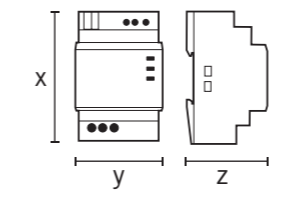

PRODUCT TYPES

The power supplies of the DIN Rail series provide a firm foundation for reliable KNX building automation.

Product group / product name	Item no.	Installation type	230 V (ON / OFF)	1 - 10 V	DALI	ELC	BT (Bluetooth)	KNX	UC / 12 - 36 V	Dimensions (mm)	New product
KNX power supply, 640 mA (grey)	EC10430565	DIN rail								X 90, Y 52,5, Z 58,5	

Note: Technical data for specific products can be found at www.esylux.com/products.