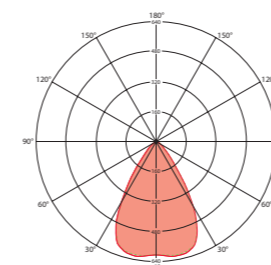

Simple through-wiring due to the double cable entry with elastic sealing membrane

Adjustment aid on the joint for easy alignment of the luminaire

PRODUCT TYPES

LIGHT DISTRIBUTION

CO, C90, CO / C90

Note: Technical data for specific products can be found at [www.esylux.com/products](http://www.esylux.com/products).