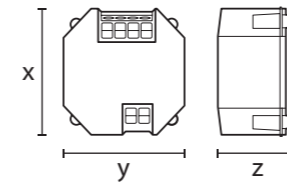

PRODUCT TYPES

Product group / product name	Item no.	Installation type	230 V (ON / OFF) 1 - 10 V	DALI	ELC	BT (Bluetooth)	KNX	UC / 12 - 36 V	Dimensions (mm)	New product
CU PS DALI (white)	EC10430008	Recessed mounting		•					X 48, Y 45, Z 25	

The power supplies of the COMPACT series provide a reliable foundation for intelligent DALI lighting automation.

Note: Technical data for specific products can be found at www.esylux.com/products.