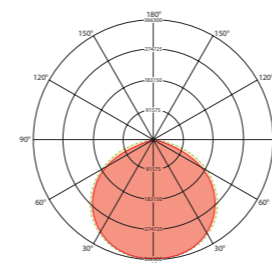

CO, C90, CO / C90

Note: Technical data for specific products can be found at www.esylux.com/products.