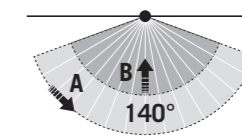

DETECTION RANGE

	Wall 12 m
■ Diagonally (A)	12 m
■ Frontal (B)	3 m
-	-

■ C0, ■ C90, ■ C0 / C90

Note: Technical data for specific products can be found at www.esylux.com/products.