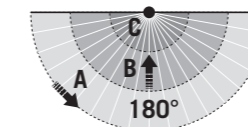

### DETECTION RANGE

|                     | Ceiling 8 m | Ceiling 24 m |
|---------------------|-------------|--------------|
| ■ Diagonally (A)    | Ø 8 m       | Ø 24 m       |
| ■ Frontal (B)       | Ø 6 m       | Ø 11 m       |
| ■ Presence area (C) | Ø 4 m       | Ø 8 m        |