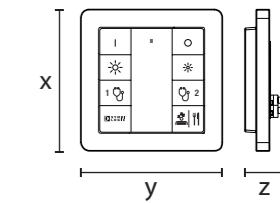

PRODUCT TYPES

Product group / product name	Item no.	Installation type	230 V (ON / OFF)	1 - 10 V	DALI	ELC	BT (Bluetooth)	KNX	UC / 12 - 36 V	Dimensions (mm)	New product
PUSH BUTTON x8 ELC (white)	EC10430923	Recessed mounting				•				X 71, Y 71, Z 21,5	
PUSH BUTTON x8 TW ELC (white)	EC10430930	Recessed mounting				•				X 71, Y 71, Z 21,5	
PUSH BUTTON x8 CLASSROOM ELC (white)	EC10431241	Recessed mounting				•				X 71, Y 71, Z 21,5	★
PUSH BUTTON x4 PATIENT ROOM ELC (white)	EC10431258	Recessed mounting				•				X 71, Y 71, Z 21,5	★
PUSH BUTTON x8 PATIENT ROOM ELC (white)	EC10431265	Recessed mounting				•				X 71, Y 71, Z 21,5	★

Note: Technical data for specific products can be found at www.esylux.com/products.