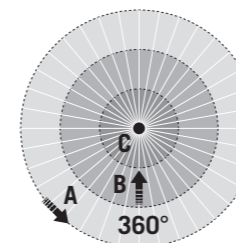

FIELD OF DETECTION

DETECTION RANGE

	Ceiling 8 m	Ceiling 24 m
■ Diagonally (A)	Ø 8 m	Ø 24 m
■ Frontal (B)	Ø 6 m	Ø 11 m
■ Presence area (C)	Ø 4 m	Ø 8 m

The BASIC presence and motion detectors offer a simply entry route into demand-driven building automation for intelligent light control. They are particularly suitable for cost-sensitive projects or areas of the building where simple functionality is sufficient — and due to the high-quality PIR and light sensors from ESYLUX still provide quality, energy efficiency and comfort.

Note: Technical data for specific products can be found at www.esylux.com/products.