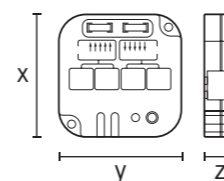

PRODUCT TYPES

Product group / product name	Item no.	Installation type	230 V (ON / OFF)	1 - 10 V	DALI	ELC	BT (Bluetooth)	KNX	UC / 12 - 36 V	Dimensions (mm)	New product
Binary input and output, 4-way, KNX (grey)	EC10430381	Recessed mounting						•		X 50, Y 50, Z 14	
Accessories											
Temperature sensor for KNX DRY contact	EC10430398										

Note: Technical data for specific products can be found at www.esylux.com/products.

Devices in the DIN Rail series enable the conversion of binary or analogue signals to bus commands and vice versa. This allows conventional buttons and devices to be seamlessly integrated into digital bus systems.