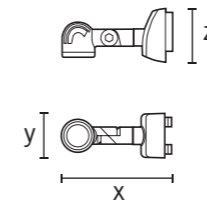

PRODUCT TYPES