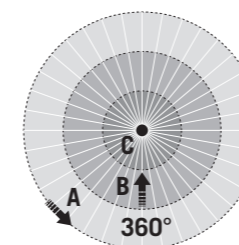

FIELD OF DETECTION

DETECTION RANGE

	Ceiling 6 m	Ceiling 8 m	Ceiling 12 m
■ Diagonally (A)	Ø 6 m	Ø 8 m	Ø 12 m
■ Frontal (B)	Ø 2 m	Ø 5 m	Ø 6 m
■ Presence area (C)	Ø 2 m	Ø 3 m	Ø 4 m

Note: Technical data for specific products can be found at www.esylux.com/products.