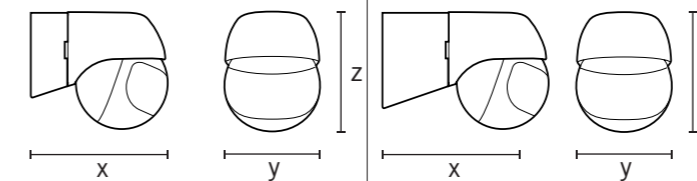

PRODUCT TYPES

FIELD OF DETECTION

DETECTION RANGE

	Wall 20 m
■ Diagonally (A)	∅ 20 m
■ Frontal (B)	∅ 5 m
-	-

Note: Technical data for specific products can be found at www.esylux.com/products.