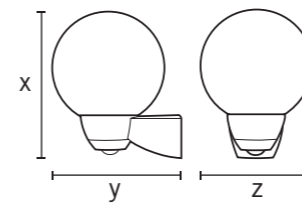

PRODUCT TYPES

With the AL series, the light in entrance areas, passageways or terraces can be controlled as required.

LIGHT DISTRIBUTION	FIELD OF DETECTION	DETECTION RANGE	
			Wall 12 m
		■ Diagonally (A)	12 m
		■ Frontal (B)	4 m
		-	-

■ CO, ■ C90, ■ CO / C90

Note: Technical data for specific products can be found at www.esylux.com/products.