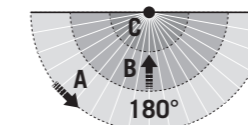

### DETECTION RANGE

|                     | Ceiling 8 m | Ceiling 24 m | Wall 16 m |
|---------------------|-------------|--------------|-----------|
| ■ Diagonally (A)    | Ø 8 m       | Ø 24 m       | Ø 16 m    |
| ■ Frontal (B)       | Ø 4 m       | Ø 8 m        | Ø 6 m     |
| ■ Presence area (C) | Ø 3 m       | Ø 6 m        | Ø 4 m     |