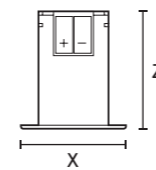

PRODUCT TYPES

FIELD OF DETECTION	DETECTION RANGE	
		Ceiling 6 m
	■ Diagonally (A)	∅ 6 m
	■ Frontal (B)	∅ 2 m
	■ Presence area (C)	∅ 2 m

Note: Technical data for specific products can be found at www.esylux.com/products.