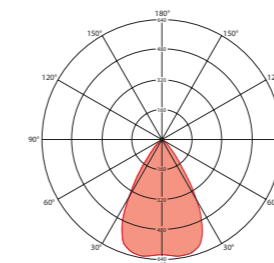

Double line entrance with elastic sealing membrane

Adjustment aid on the joint for easy alignment of the luminaire

PRODUCT TYPES

LIGHT DISTRIBUTION

■ C0, ■ C90, ■ C0 / C90

Note: Technical data for specific products can be found at [www.esylux.com/products](http://www.esylux.com/products).