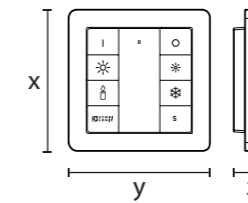

PRODUCT TYPES

Product group / product name	Item no.	Installation type	230 V (ON / OFF)	1 - 10 V	DALI	ELC	BT (Bluetooth)	KNX	UC / 12 - 36 V	Dimensions (mm)	New product
PUSH BUTTON x8 ELC (white)	EC10430923	Recessed mounting				•				X 71, Y 71, Z 21,5	
PUSH BUTTON x8 TW ELC (white)	EC10430930	Recessed mounting				•				X 71, Y 71, Z 21,5	
PUSH BUTTON x8 CLASSROOM ELC (white)	EC10431241	Recessed mounting				•				X 71, Y 71, Z 21,5	★
PUSH BUTTON x4 PATIENT ROOM ELC (white)	EC10431258	Recessed mounting				•				X 71, Y 71, Z 21,5	★
PUSH BUTTON x8 PATIENT ROOM ELC (white)	EC10431265	Recessed mounting				•				X 71, Y 71, Z 21,5	★

Note: Technical data for specific products can be found at www.esylux.com/products.