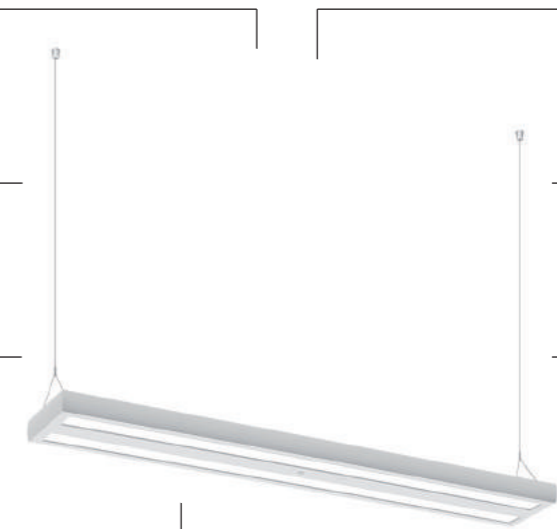

PRODUCT TYPES

LIGHT DISTRIBUTION	FIELD OF DETECTION	DETECTION RANGE	
			Ceiling 4 m
		-	-
		-	-
		■ Presence area (C)	Ø 4 m

■ CO, ■ C90, ■ CO / C90

Note: Technical data for specific products can be found at www.esylux.com/products.