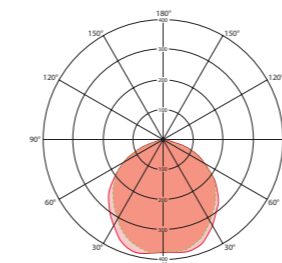

LIGHT DISTRIBUTION

FIELD OF DETECTION