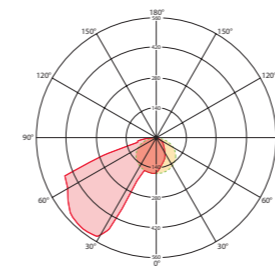

LIGHT DISTRIBUTION

■ C0, ■ C90, ■ C0 / C90

Note: Technical data for specific products can be found at www.esylux.com/products.