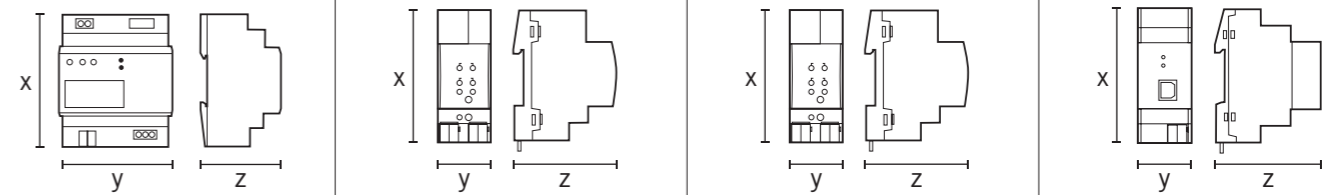

PRODUCT TYPES

Product group / product name	Item no.	Installation type	230 V (ON / OFF)					Dimensions (mm)	New product
			1 - 10 V	DALI	ELC	BT (Bluetooth)	KNX		
KNX gateway to DALI (grey)	EC10430336	DIN rail		•			•	X 86, Y 70, Z 58	
KNX net/IP Router (grey)	EC10430527	DIN rail					•	X 90, Y 36, Z 71	
KNX line coupler (grey)	EC10430534	DIN rail					•	X 90, Y 36, Z 71	
KNX-USB interface (grey)	EC10430541	DIN rail					•	X 89,7, Y 36, Z 70,8	

Note: Technical data for specific products can be found at www.esylux.com/products.

The DIN Rail series interfaces and gateways enable the reciprocal conversion of digital commands between different bus systems, the connection of several bus devices via multiple bus lines/networks and the simple configuration of devices using a PC/laptop.