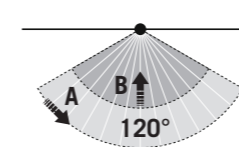

FIELD OF DETECTION