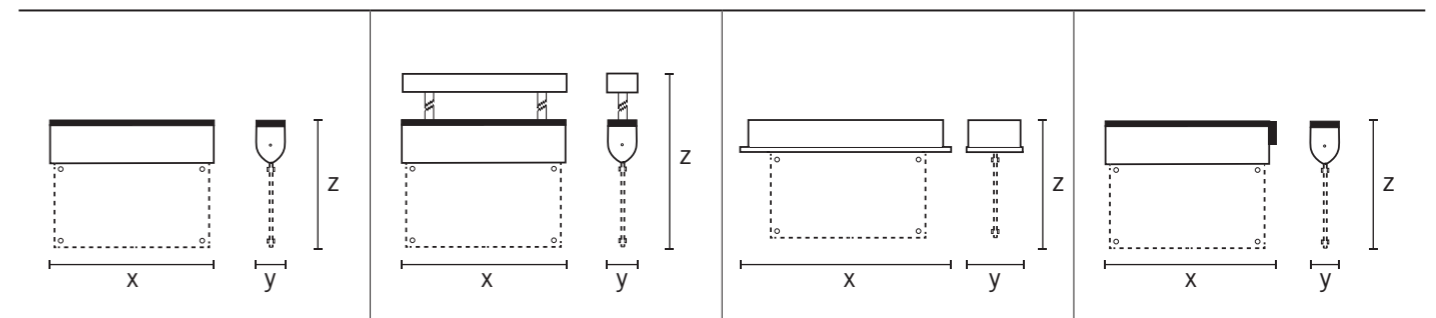

### PRODUCT TYPES

When sophisticated interior design demands discreetly designed escape route signage, design and functionality can be brought into perfect harmony with the SLC/SLD single-battery emergency lights. A wide range of variants enable flexible use — and are already preconfigured for various installation types.