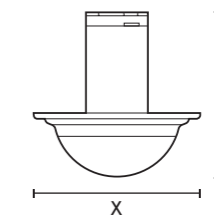

PRODUCT TYPES