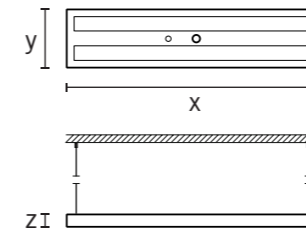

PRODUCT TYPES

LIGHT DISTRIBUTION	FIELD OF DETECTION	DETECTION RANGE	
			Ceiling 4 m
		-	-
		-	-
		■ Presence area (C)	Ø 4 m

■ CO, ■ C90, ■ CO / C90

Note: Technical data for specific products can be found at www.esylux.com/products.