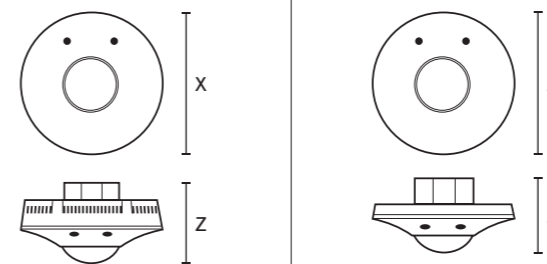

PRODUCT TYPES

FIELD OF DETECTION