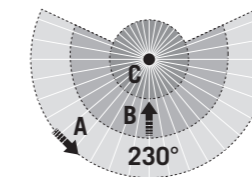

DETECTION RANGE

	Wall 20 m	Wall 40 m
■ Diagonally (A)	20 m	∅ 40 m
■ Frontal (B)	8 m	∅ 16 m
■ Presence area (C)	3 m	∅ 6 m

Note: Technical data for specific products can be found at www.esylux.com/products.