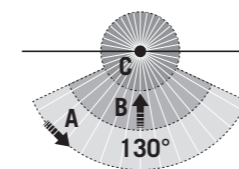

DETECTION RANGE

	Wall 20 m	Wall 40 m
■ Diagonally (A)	20 m	∅ 40 m
■ Frontal (B)	8 m	∅ 16 m
■ Presence area (C)	3 m	∅ 6 m

Note: Technical data for specific products can be found at www.esylux.com/products.