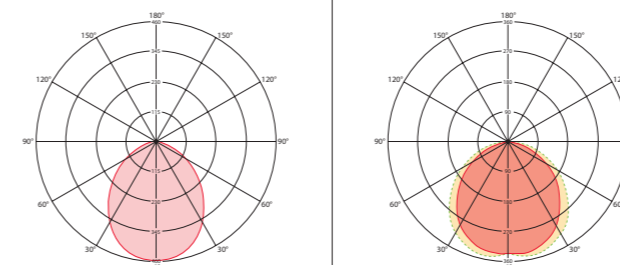

PRODUCT TYPES

LIGHT DISTRIBUTION

CO, C90, CO / C90

Note: Technical data for specific products can be found at www.esylux.com/products.

With their minimalist design, ELSA downlights are ideally suited for main lighting or as a stand-alone solution in conference rooms, hallways, staircases, entrance areas and sanitary facilities. Installation requires no additional accessories and the light ensures a harmonious appearance.