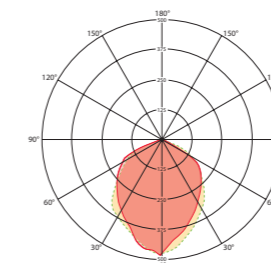

LIGHT DISTRIBUTION

FIELD OF DETECTION