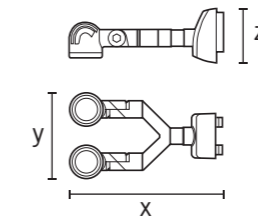

PRODUCT TYPES