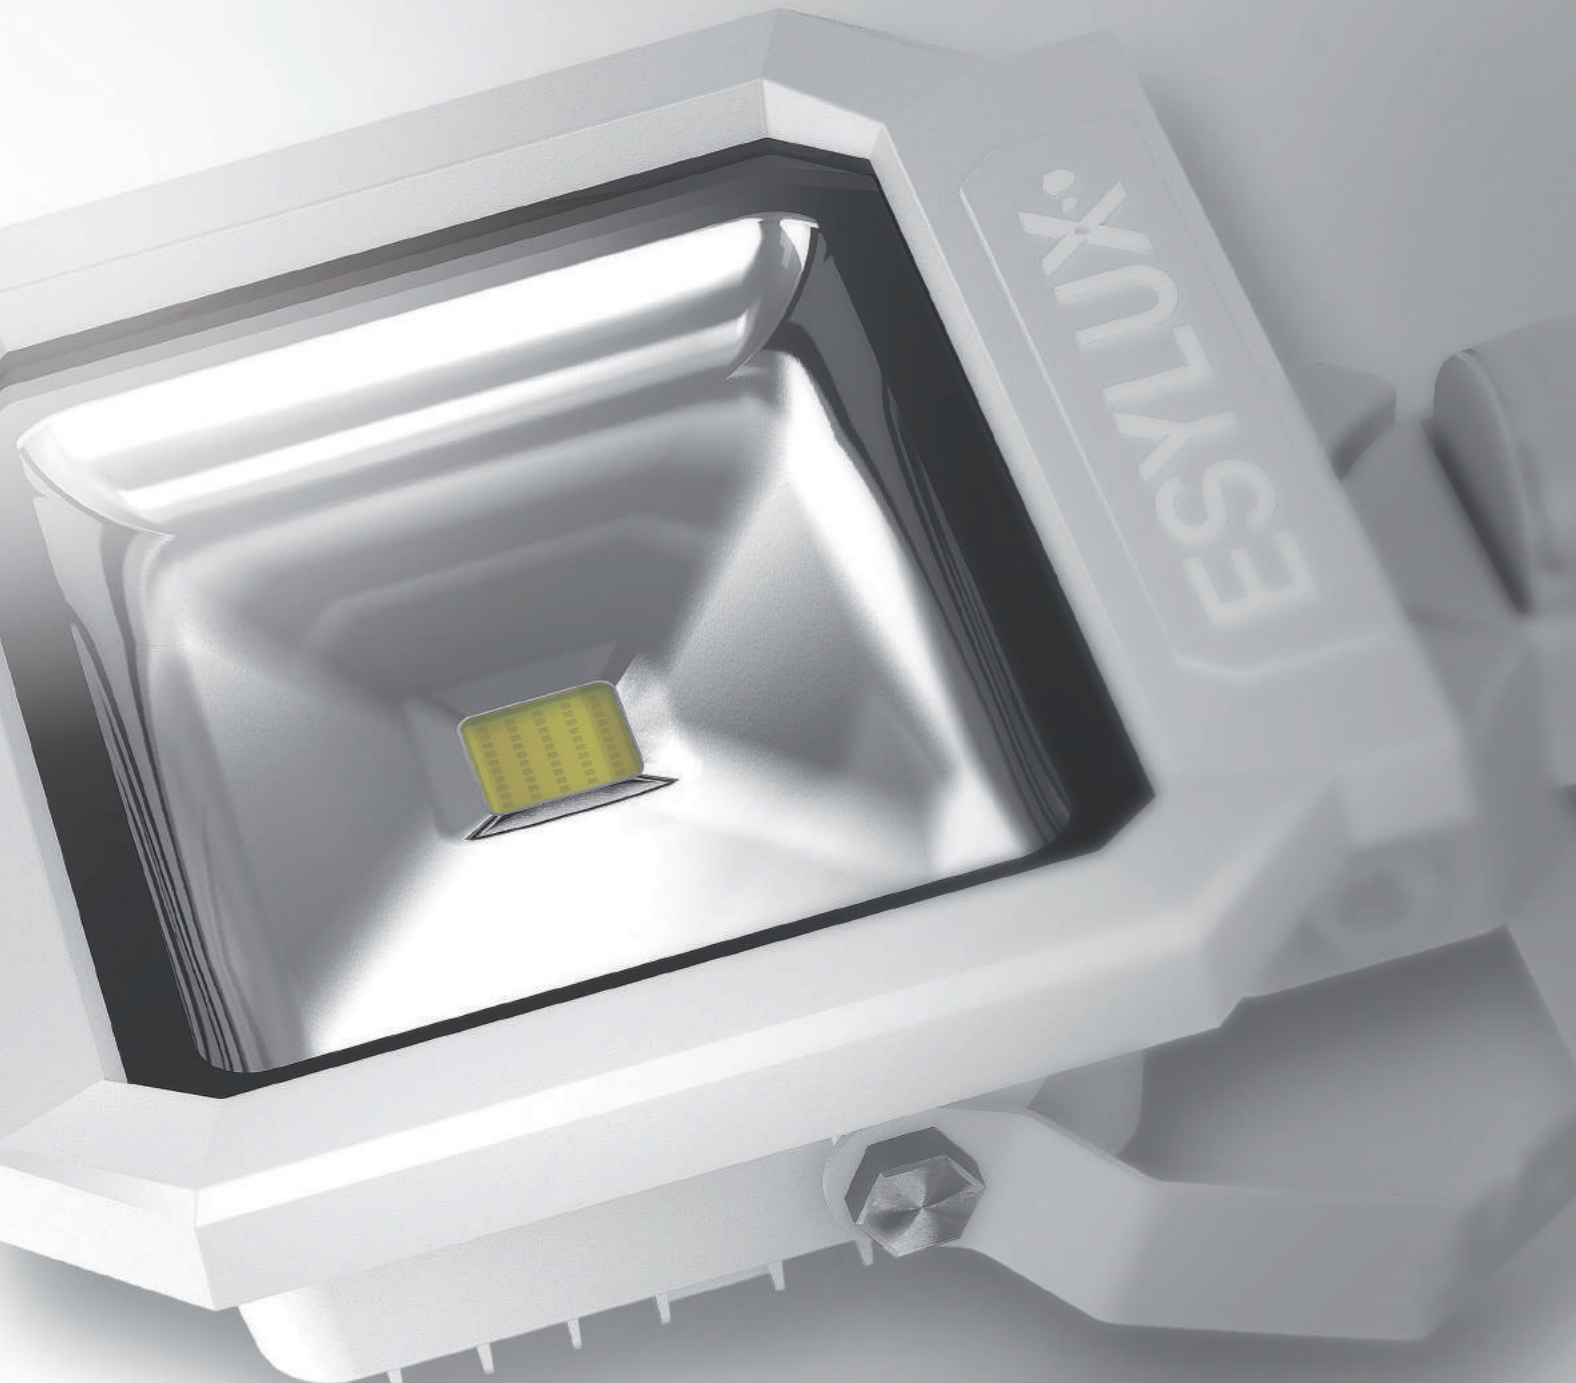

- Separate connection box for easy installation
- Variants with integrated motion detectors, optimised for controlling further LED lights

The robust LED floodlights in the OFL/AFL SUN series are suited to brightly illuminating traffic routes, squares and garages — or for illuminating façades, signs and billboards. The optional motion detector provides automatic and therefore energy-efficient, convenient operation, while clever details simplify installation.

OUTDOOR LIGHTING | FLOODLIGHTS

OFL/AFL SUN

ROBUST, DURABLE AND EVEN MORE EFFICIENT AS A GROUP

High-quality die-cast aluminium housing, stainless steel external screws

Easy installation with separate connection box (no need to open light housing)

Stainless steel, special ITD bracket for simple mounting on walls, inner corners or outer corners

Variants with integrated motion detectors for motion and daylight dependent light switching

Motion detector with zero-cross switching to protect the relay

Simple adjustment of the range and field of detection due to the revolving and tilting detector axis

Motion detector with switching output for master/master or master/slave networking

Protection type IP65

Overvoltage protection category II (up to 2.5 kV)