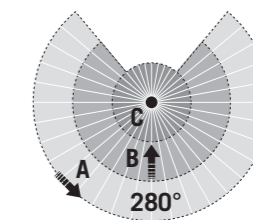

DETECTION RANGE

	Wall 20 m	Wall 40 m
■ Diagonally (A)	20 m	∅ 40 m
■ Frontal (B)	8 m	∅ 16 m
■ Presence area (C)	3 m	∅ 6 m

Note: Technical data for specific products can be found at www.esylux.com/products.