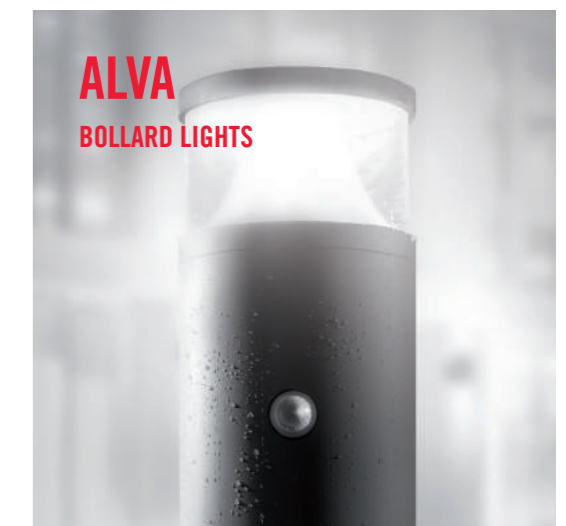

CONTENT

04 - 61

INDOOR AUTOMATION

PRESENCE AND MOTION DETECTORS	04 - 37
BRIGHTNESS CONTROLLER	38 - 39
CONTROLS	40 - 43
PUSH BUTTONS	44 - 45
INPUTS AND OUTPUTS	46 - 47
ACTUATORS	48 - 51
INTERFACES AND GATEWAYS	52 - 53
POWER SUPPLIES	54 - 57
SMOKE DETECTORS	58 - 61

62 - 185

INDOOR LIGHTING

LIGHTING SYSTEMS	62 - 81
RECESSED LIGHTS	82 - 95
WALL AND CEILING LIGHTS	96 - 107
DOWNLIGHTS	108 - 129
FREE-STANDING LIGHTS	130 - 137
PENDANT LIGHTS	138 - 145
MOISTURE-PROOF LIGHTS	146 - 149
EMERGENCY LIGHTS	150 - 185

186 - 203

OUTDOOR AUTOMATION

MOTION DETECTORS	186 - 201
TWILIGHT SWITCH	202 - 203

204 - 246

OUTDOOR LIGHTING

WALL LIGHTS	204 - 215
UP-/DOWNLIGHTS	216 - 219
BOLLARD LIGHTS	220 - 223
FLOODLIGHTS	224 - 239
SPOTLIGHTS	240 - 243
PORTABLE LIGHTS	244 - 246