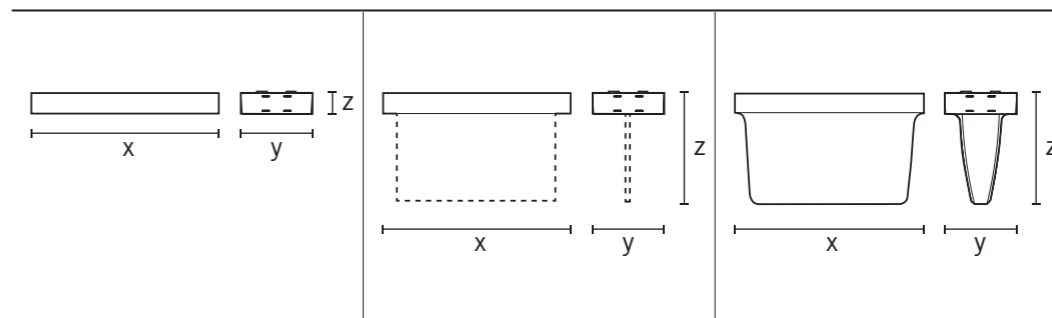

PRODUCT TYPES

The SLX series emergency lights provide variable LED solutions for indicating escape routes. Whether a classic, robust design, a modern, discreet design or a slim body especially for wall mounting: Due to the modular design concept, there is the right design for almost every requirement for the shared basic housing. In addition to the single-battery variants, versions for systems with central battery operation are also available.

Note: Technical data for specific products can be found at www.esylux.com/products.