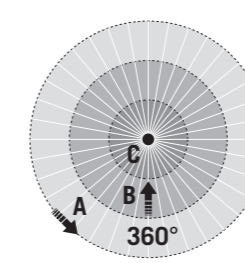

PRODUCT TYPES

LIGHT DISTRIBUTION

FIELD OF DETECTION

DETECTION RANGE

|                     | Ceiling 8 m |
|---------------------|-------------|
| ■ Diagonally (A)    | Ø 8 m       |
| ■ Frontal (B)       | Ø 5 m       |
| ■ Presence area (C) | Ø 3 m       |