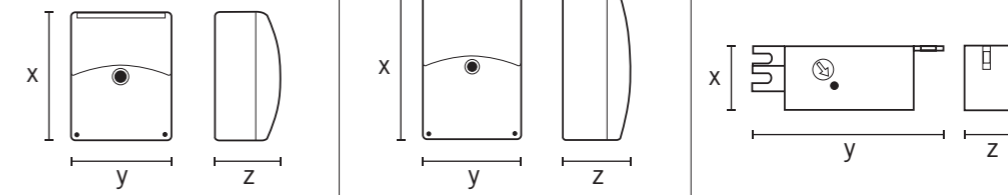

PRODUCT TYPES

The CDS series twilight switches control the outdoor lighting automatically and reliably based on the current ambient light. This provides safety, enhances comfort — and reduces energy consumption.

Product group / product name	Item no.	Installation type	230 V (ON / OFF)	1 - 10 V	DALI	ELC	BT (Bluetooth)	KNX	UC / 12 - 36 V	Dimensions (mm)	New product
CDS-E (white, similar to RAL 9010)	ED10016509	Recessed mounting	•							X 60, Y 70, Z 26	
CDS-A/N (white, similar to RAL 9010)	ED10016530	Surface mounting	•							X 96, Y 76, Z 52	
CDS-A/T (white, similar to RAL 9010)	RK39500010040	Surface mounting	•							X 114, Y 80, Z 51	
Accessories											
ESY-Pen (Black)	EP10425356										★
Mobil-RCi-M (silver)	EM10016011										

Note: Technical data for specific products can be found at www.esylux.com/products.