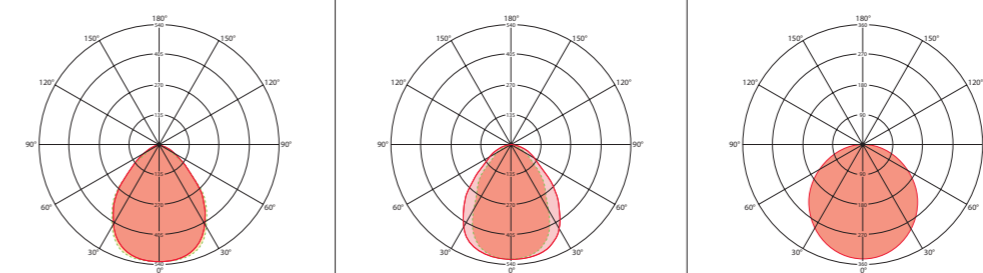

- Flat design for universal use
- DALI variants with SwitchDIM function for 230 V push button
- Homogeneous light emission

INDOOR LIGHTING | RECESSED LIGHTS

STELLA FLAT AND FLEXIBLE

Easy installation at a low installation heights due to the particularly flat design (housing height: 10 mm)

Low weight for easy handling

Installation with no additional accessories, electronic ballast included in delivery

Electronic ballast simply plugs in to connect to the luminaire

Three installation types: Recessed light, also suitable for surface or pendant mounting with accessories

Three sizes for conventional system ceilings: 300 x 300 mm or 600 x 600 mm

Flicker-free light for healthy and fatigue-free working

Suitable for computer workstations (UGR ≤ 19)

DALI variants with SwitchDIM function for 230 V push button

PRODUCT TYPES

LIGHT DISTRIBUTION

■ CO, ■ C90, ■ CO / C90

Note: Technical data for specific products can be found at www.esylux.com/products.

With their low profile design, LED recessed lights in the STELLA series are well-suited to flexible applications in offices, learning environments and healthcare facilities. As such, they fulfil all requirements of contemporary light installations in terms of their straightforward handling, light quality and energy efficiency.