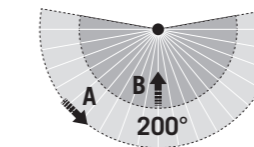

FIELD OF DETECTION