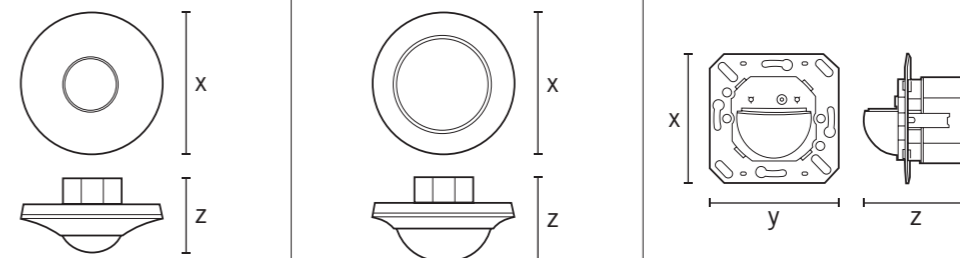

PRODUCT TYPES

FIELD OF DETECTION

DETECTION RANGE

	Ceiling 8 m	Ceiling 24 m	Ceiling 32 m	Ceiling 40 m	Wall 16 m
■ Diagonally (A)	Ø 8 m	Ø 24 m	Ø 32 m	Ø 40 m (elliptical)	Ø 16 m
■ Frontal (B)	Ø 6 m	Ø 11 m	Ø 11 m	Ø 20 m (elliptical)	Ø 12 m
■ Presence area (C)	Ø 4 m	Ø 8 m	Ø 8 m	-	Ø 8 m

The Compact presence and motion detectors have successfully built themselves a reputation among our range of sensors as traditional favourites and true all-rounders. Their robust design and high level of performance are just as impressive as their huge versatility in terms of applications: Whether ceiling or wall detector, whether 230 V, KNX or DALI, whether switching, dimming or HVAC, they ensure a perfect combination of convenience and energy efficiency at all times — and offer an innovative solution with touch-sensitive lens surfaces due to the touch detectors.

Note: Technical data for specific products can be found at www.esylux.com/products.