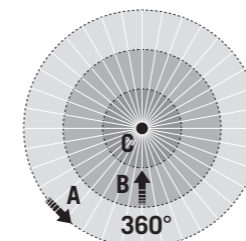

FIELD OF DETECTION

DETECTION RANGE

	Ceiling 8 m	Ceiling 24 m	Wall 16 m
■ Diagonally (A)	Ø 8 m	Ø 24 m	Ø 16 m
■ Frontal (B)	Ø 4 m	Ø 8 m	Ø 6 m
■ Presence area (C)	Ø 3 m	Ø 6 m	Ø 4 m

The tried-and-tested technology in the Standard series is suitable for many different applications in buildings. Multiple variants of the presence and motion detector enable flexible application due to the different fields of detection, installation types and further details.

Note: Technical data for specific products can be found at www.esylux.com/products.