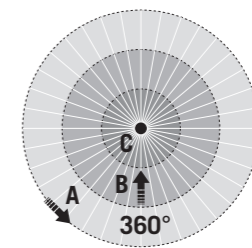

DALI variants with SwitchDIM function for 230 V button

INDOOR LIGHTING

PRODUCT TYPES

LIGHT DISTRIBUTION

FIELD OF DETECTION

DETECTION RANGE

|                   | Ceiling 8 m |
|-------------------|-------------|
| Diagonally (A)    | Ø 8 m       |
| Frontal (B)       | Ø 6 m       |
| Presence area (C) | Ø 4 m       |