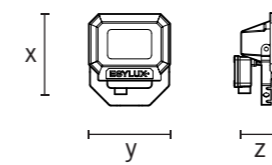

PRODUCT TYPES