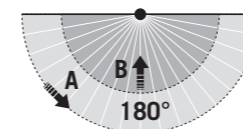

DETECTION RANGE

	Wall 20 m
■ Diagonally (A)	∅ 20 m
■ Frontal (B)	∅ 5 m
-	-

Note: Technical data for specific products can be found at www.esylux.com/products.