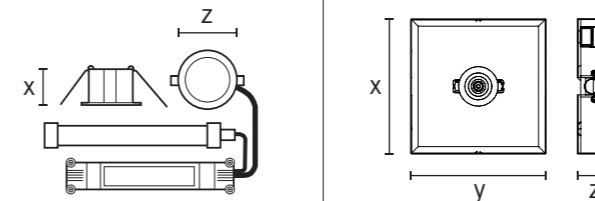

PRODUCT TYPES