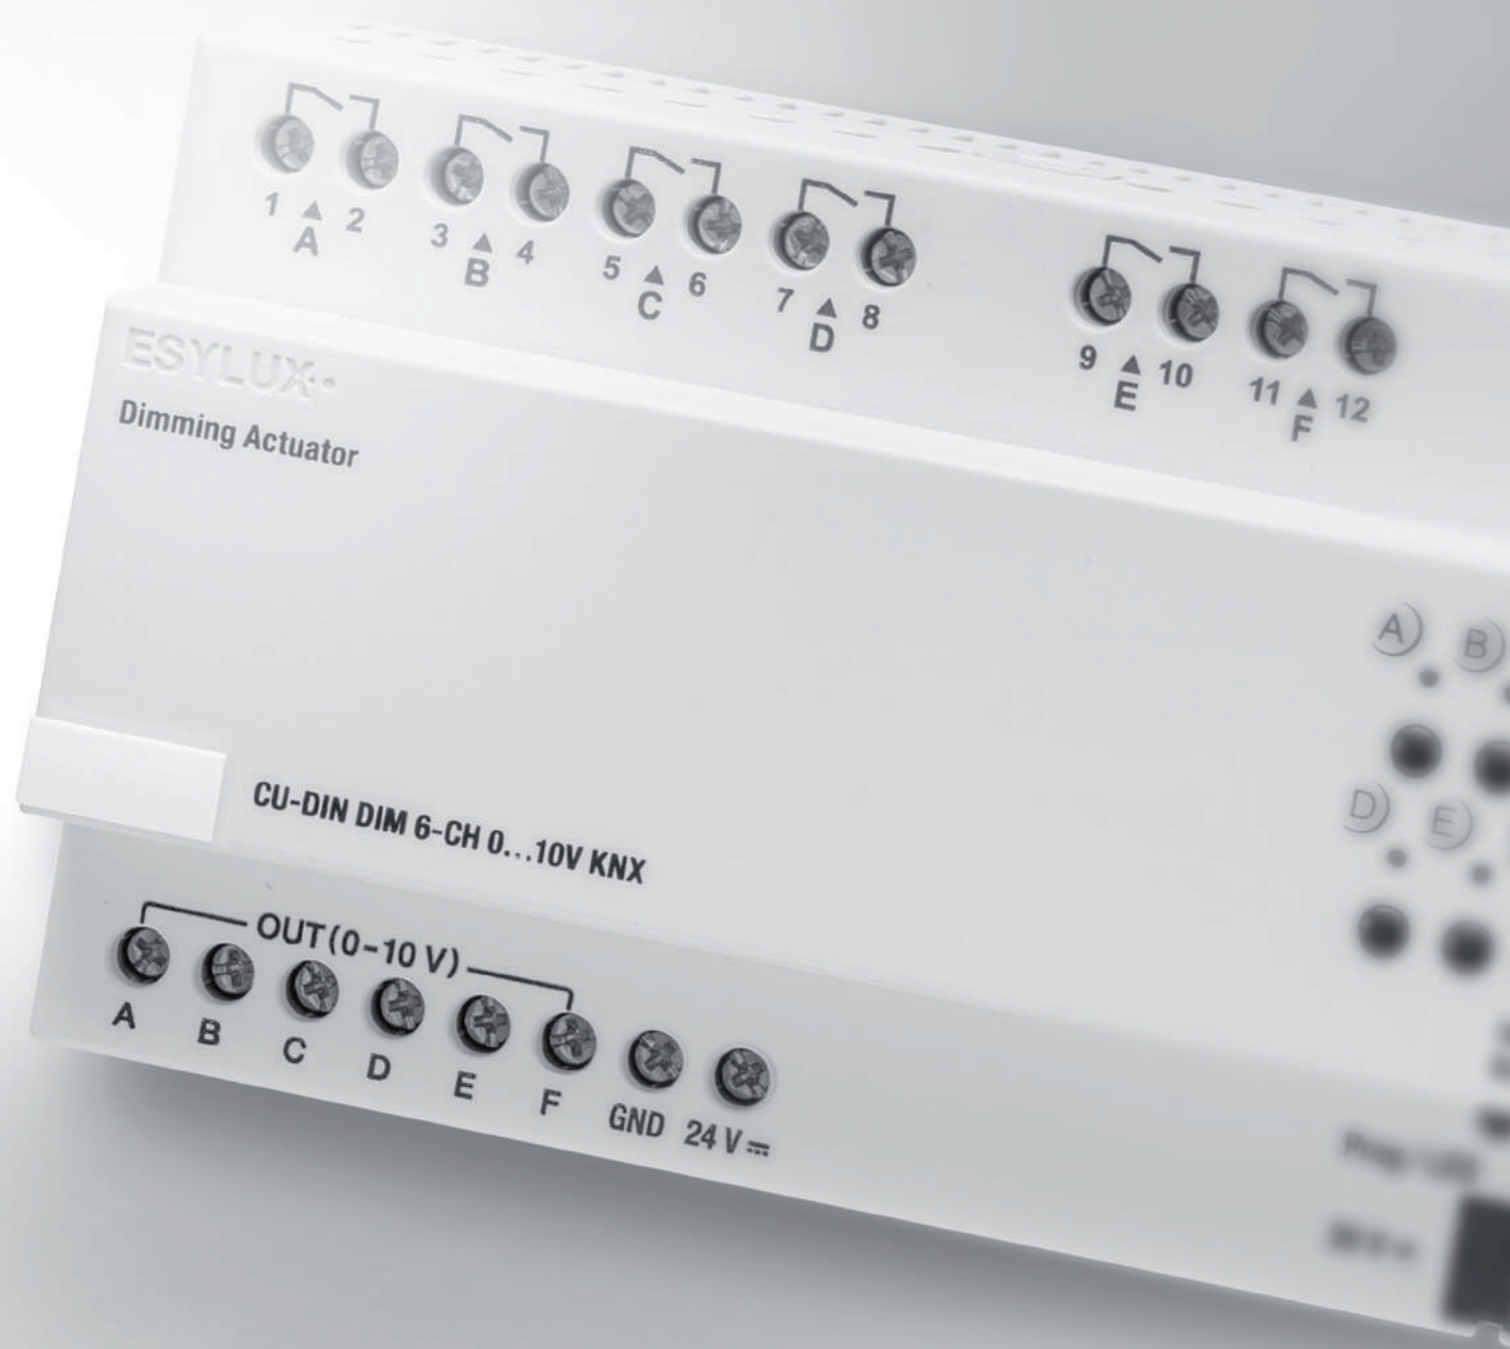

DIN RAIL SCALABLE MODULARITY FOR KNX

Modules for the conversion of bus commands into switching or dimming signals

Switching, dimming, blind and HVAC modules for the intelligent control of lighting and other consumers (e.g. blinds, heating and ventilation)

For use in KNX (EIB), TP (twisted pair) bus system in conjunction with other KNX components

Parameter and function settings via ETS (Engineering Tool Software)