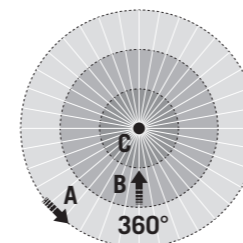

### DETECTION RANGE

|                     | Ceiling 8 m |
|---------------------|-------------|
| ■ Diagonally (A)    | Ø 8 m       |
| ■ Frontal (B)       | Ø 6 m       |
| ■ Presence area (C) | Ø 4 m       |