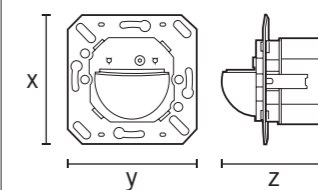

PRODUCT TYPES