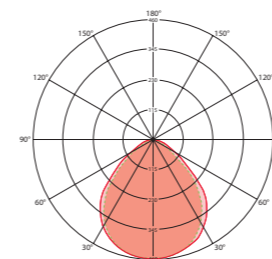

DALI variants with SwitchDIM function for 230 V button

INDOOR LIGHTING

PRODUCT TYPES

LIGHT DISTRIBUTION

FIELD OF DETECTION

DETECTION RANGE

|                   | Ceiling 8 m |
|-------------------|-------------|
| Diagonally (A)    | Ø 8 m       |
| Frontal (B)       | Ø 6 m       |
| Presence area (C) | Ø 4 m       |