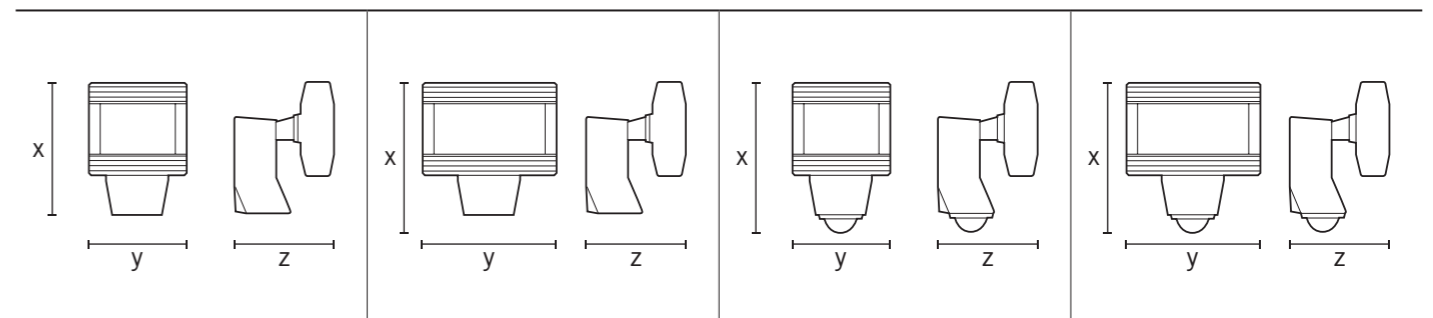

PRODUCT TYPES

LIGHT DISTRIBUTION

FIELD OF DETECTION

DETECTION RANGE

	Wall 12 m
■ Diagonally (A)	12 m
■ Frontal (B)	3 m
-	-

■ C0, ■ C90, ■ C0 / C90

Note: Technical data for specific products can be found at www.esylux.com/products.