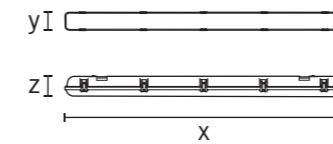

PRODUCT TYPES