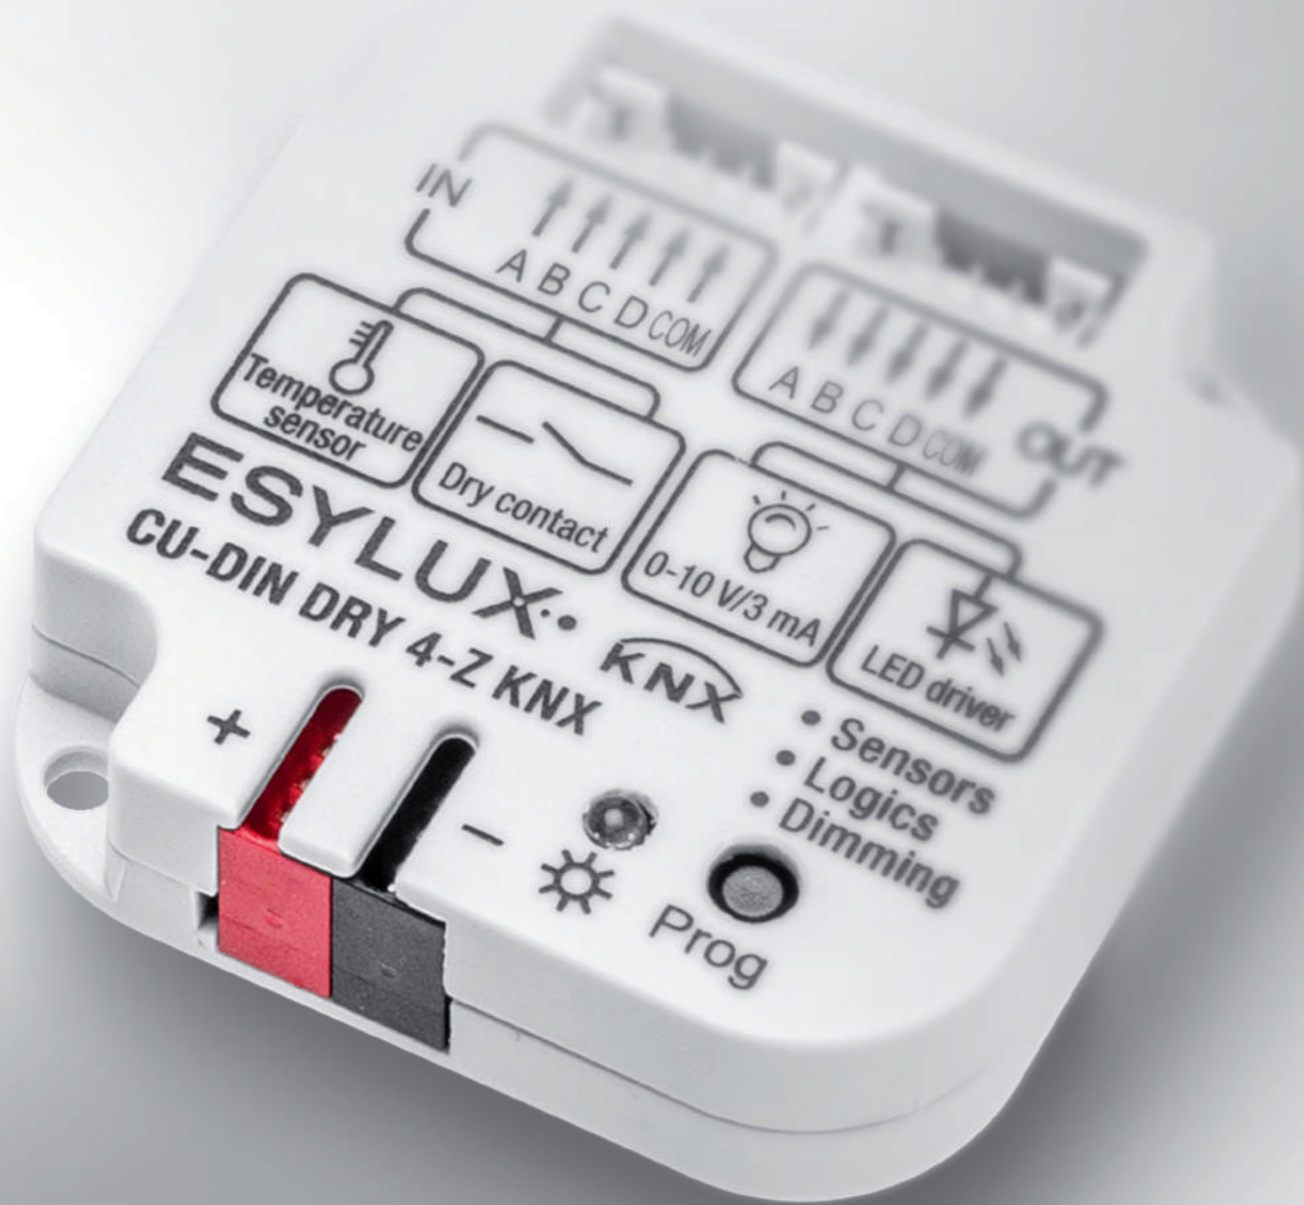

DIN RAIL SCALABLE MODULARITY FOR KNX

Enable the use of conventional buttons in a bus system

Enable simple switching operation (load-free) and analogue control (0-10 V)

For use in KNX (EIB), TP (twisted pair) bus system in conjunction with other KNX components

Parameter and function settings via ETS (Engineering Tool Software)

PRODUCT TYPES

Product group / product name	Item no.	Installation type	230 V (ON / OFF)	1 - 10 V	DALI	ELC	BT (Bluetooth)	KNX	UC / 12 - 36 V	Dimensions (mm)	New product
Binary input and output, 4-way, KNX (grey)	EC10430381	Recessed mounting						•		X 50, Y 50, Z 14	
Accessories											
Temperature sensor for KNX DRY contact	EC10430398										

Note: Technical data for specific products can be found at www.esylux.com/products.

Devices in the DIN Rail series enable the conversion of binary or analogue signals to bus commands and vice versa. This allows conventional buttons and devices to be seamlessly integrated into digital bus systems.