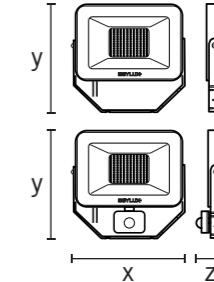

PRODUCT TYPES