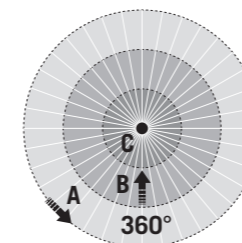

FIELD OF DETECTION

DETECTION RANGE

	Ceiling 8 m
■ Diagonally (A)	Ø 8 m
■ Frontal (B)	Ø 6 m
■ Presence area (C)	Ø 4 m

Whether in an exclusive lounge or a prestigious board office — many locations feature elegant interior décor which demands equally attractive room technology. The perfect task for the FLAT presence and motion detectors: With their flat design, they have a particularly unobtrusive appearance, while a range of variants offers the perfect solution for every taste.

Note: Technical data for specific products can be found at www.esylux.com/products.