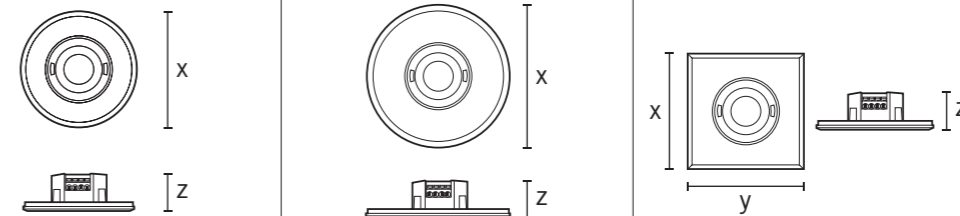

PRODUCT TYPES

FIELD OF DETECTION

DETECTION RANGE

	Ceiling 8 m
■ Diagonally (A)	Ø 8 m
■ Frontal (B)	Ø 6 m
■ Presence area (C)	Ø 4 m

Whether in an exclusive lounge or a prestigious board office — many locations feature elegant interior décor which demands equally attractive room technology. The perfect task for the FLAT presence and motion detectors: With their flat design, they have a particularly unobtrusive appearance, while a range of variants offers the perfect solution for every taste.

Note: Technical data for specific products can be found at www.esylux.com/products.