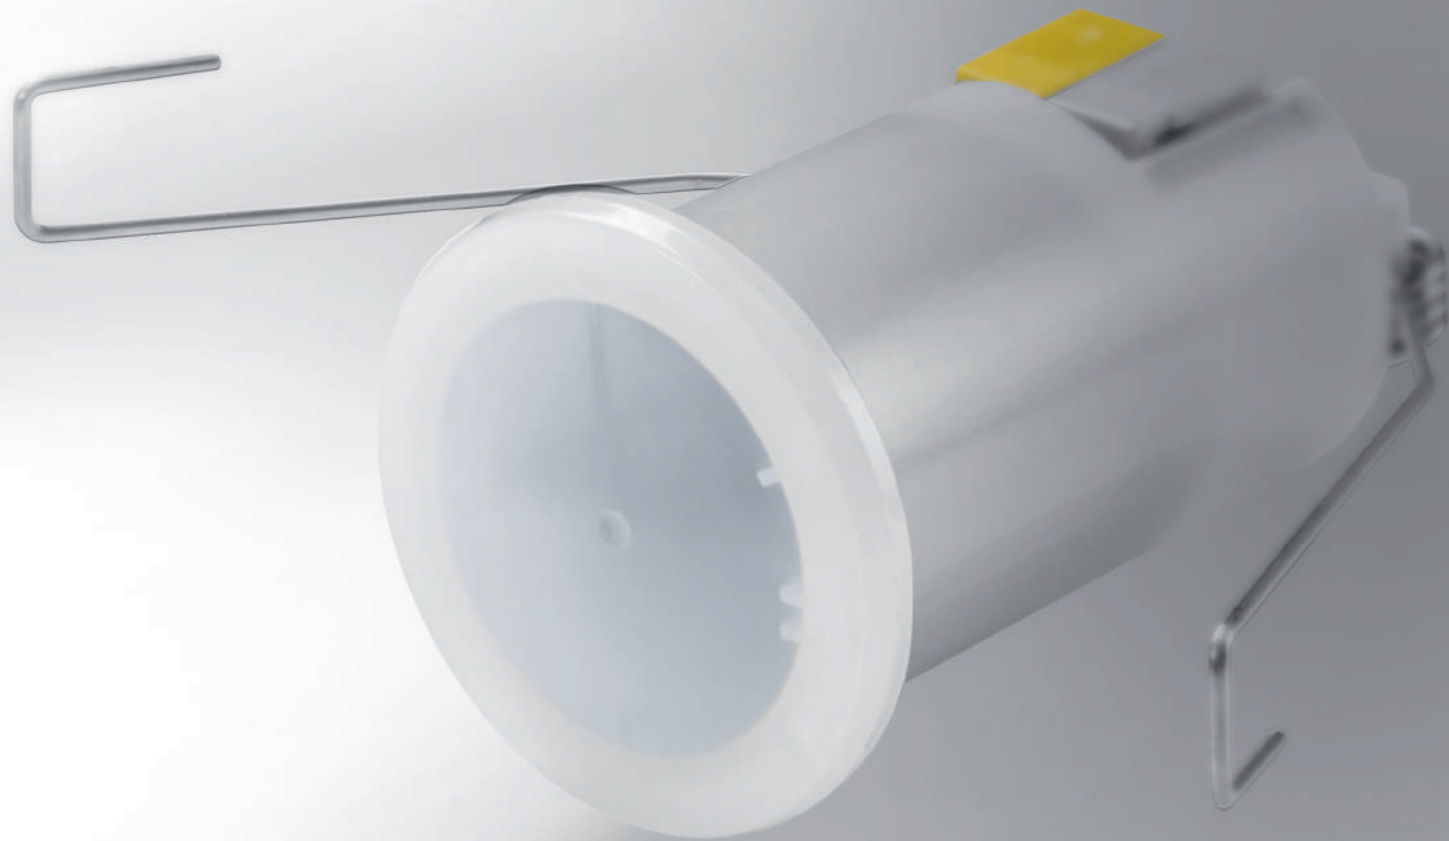

- Smallest design with a flat lens

The FLAT mini sensors have arguably the most unobtrusive design for an intelligent sensor and are therefore a suitable alternative for rooms where the technology should remain in the background as discreetly as possible. Their tiny housings mean that they retreat unobtrusively into the background, while nevertheless keeping a close eye on everything due to their high-quality sensor technology. At the same time, the particularly simple installation is impressive: Using a spring clamp or locking ring and, if required, through simple integration into brand switches.

FLAT MINI SAVES ENERGY WITHOUT BEING NOTICED

Particularly unobtrusive with a flat lens, an installation height of only 3 mm and a diameter of 33 mm

Automatic DALI light control at a constant brightness level, depending on presence and daylight (constant light control)

Immediately ready for use thanks to pre-installed factory settings

Automatic configuration of light ballasts (DALI Broadcast)

Simple programming using remote control

Manual override with DALI push buttons possible

Can be combined with additional FLAT mini detectors to expand the presence detection (master/slave)

Reduction in light output after expiration of the switch-off delay time to provide an orientation light in hallways and passageways, with integrated switch-off warning

Option to extend with DALI switch from ESYLUX for presence-dependent HVAC control

PRODUCT TYPES

FIELD OF DETECTION	DETECTION RANGE	
		Ceiling 6 m
	■ Diagonally (A)	∅ 6 m
	■ Frontal (B)	∅ 2 m
	■ Presence area (C)	∅ 2 m

Note: Technical data for specific products can be found at www.esylux.com/products.