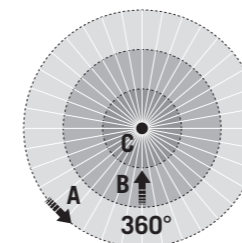

FIELD OF DETECTION

DETECTION RANGE

	Ceiling 8 m	Ceiling 24 m
■ Diagonally (A)	Ø 8 m	Ø 24 m
■ Frontal (B)	Ø 6 m	Ø 11 m
■ Presence area (C)	Ø 4 m	Ø 8 m

Note: Technical data for specific products can be found at www.esylux.com/products.