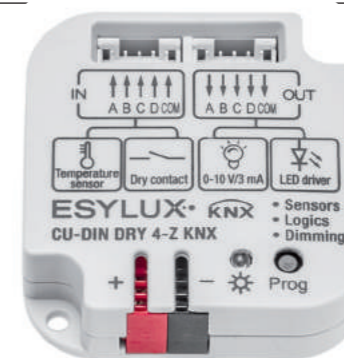

DIN RAIL SCALABLE MODULARITY FOR KNX

Enable the use of conventional buttons in a bus system

Enable simple switching operation (load-free) and analogue control (0-10 V)

For use in KNX (EIB), TP (twisted pair) bus system in conjunction with other KNX components

Parameter and function settings via ETS (Engineering Tool Software)

PRODUCT TYPES

Product group / product name	Item no.	Installation type	230 V (ON / OFF)	1 - 10 V	DALI	ELC	BT (Bluetooth)	KNX	UC / 12 - 36 V	Dimensions (mm)	New product
Binary input and output, 4-way, KNX (grey)	EC10430381	Recessed mounting						•		X 50, Y 50, Z 14	
Accessories											
Temperature sensor for KNX DRY contact	EC10430398										

Note: Technical data for specific products can be found at www.esylux.com/products.

Devices in the DIN Rail series enable the conversion of binary or analogue signals to bus commands and vice versa. This allows conventional buttons and devices to be seamlessly integrated into digital bus systems.