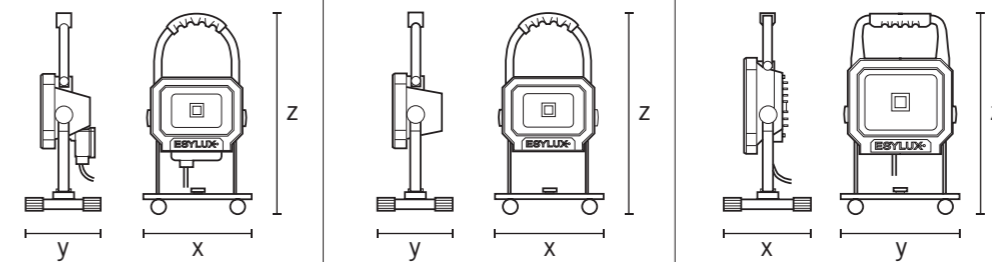

PRODUCT TYPES

LIGHT DISTRIBUTION

■ C0, ■ C90, ■ C0 / C90

Note: Technical data for specific products can be found at www.esylux.com/products.