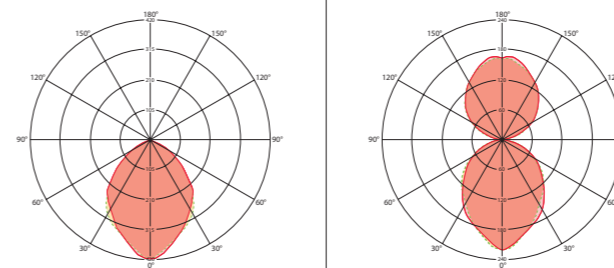

LIGHT DISTRIBUTION

CO, C90, CO / C90

Note: Technical data for specific products can be found at www.esylux.com/products.