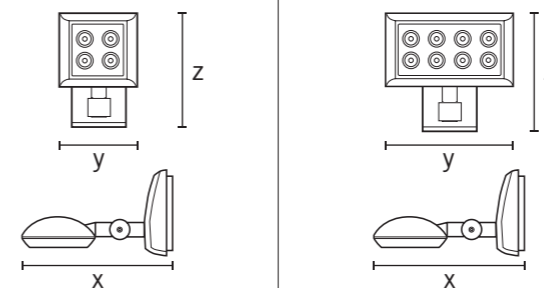

Simple through-wiring due to the double cable entry with elastic sealing membrane

Adjustment aid on the joint for easy alignment of the luminaire

PRODUCT TYPES

LIGHT DISTRIBUTION

CO, C90, CO / C90

Note: Technical data for specific products can be found at [www.esylux.com/products](http://www.esylux.com/products).