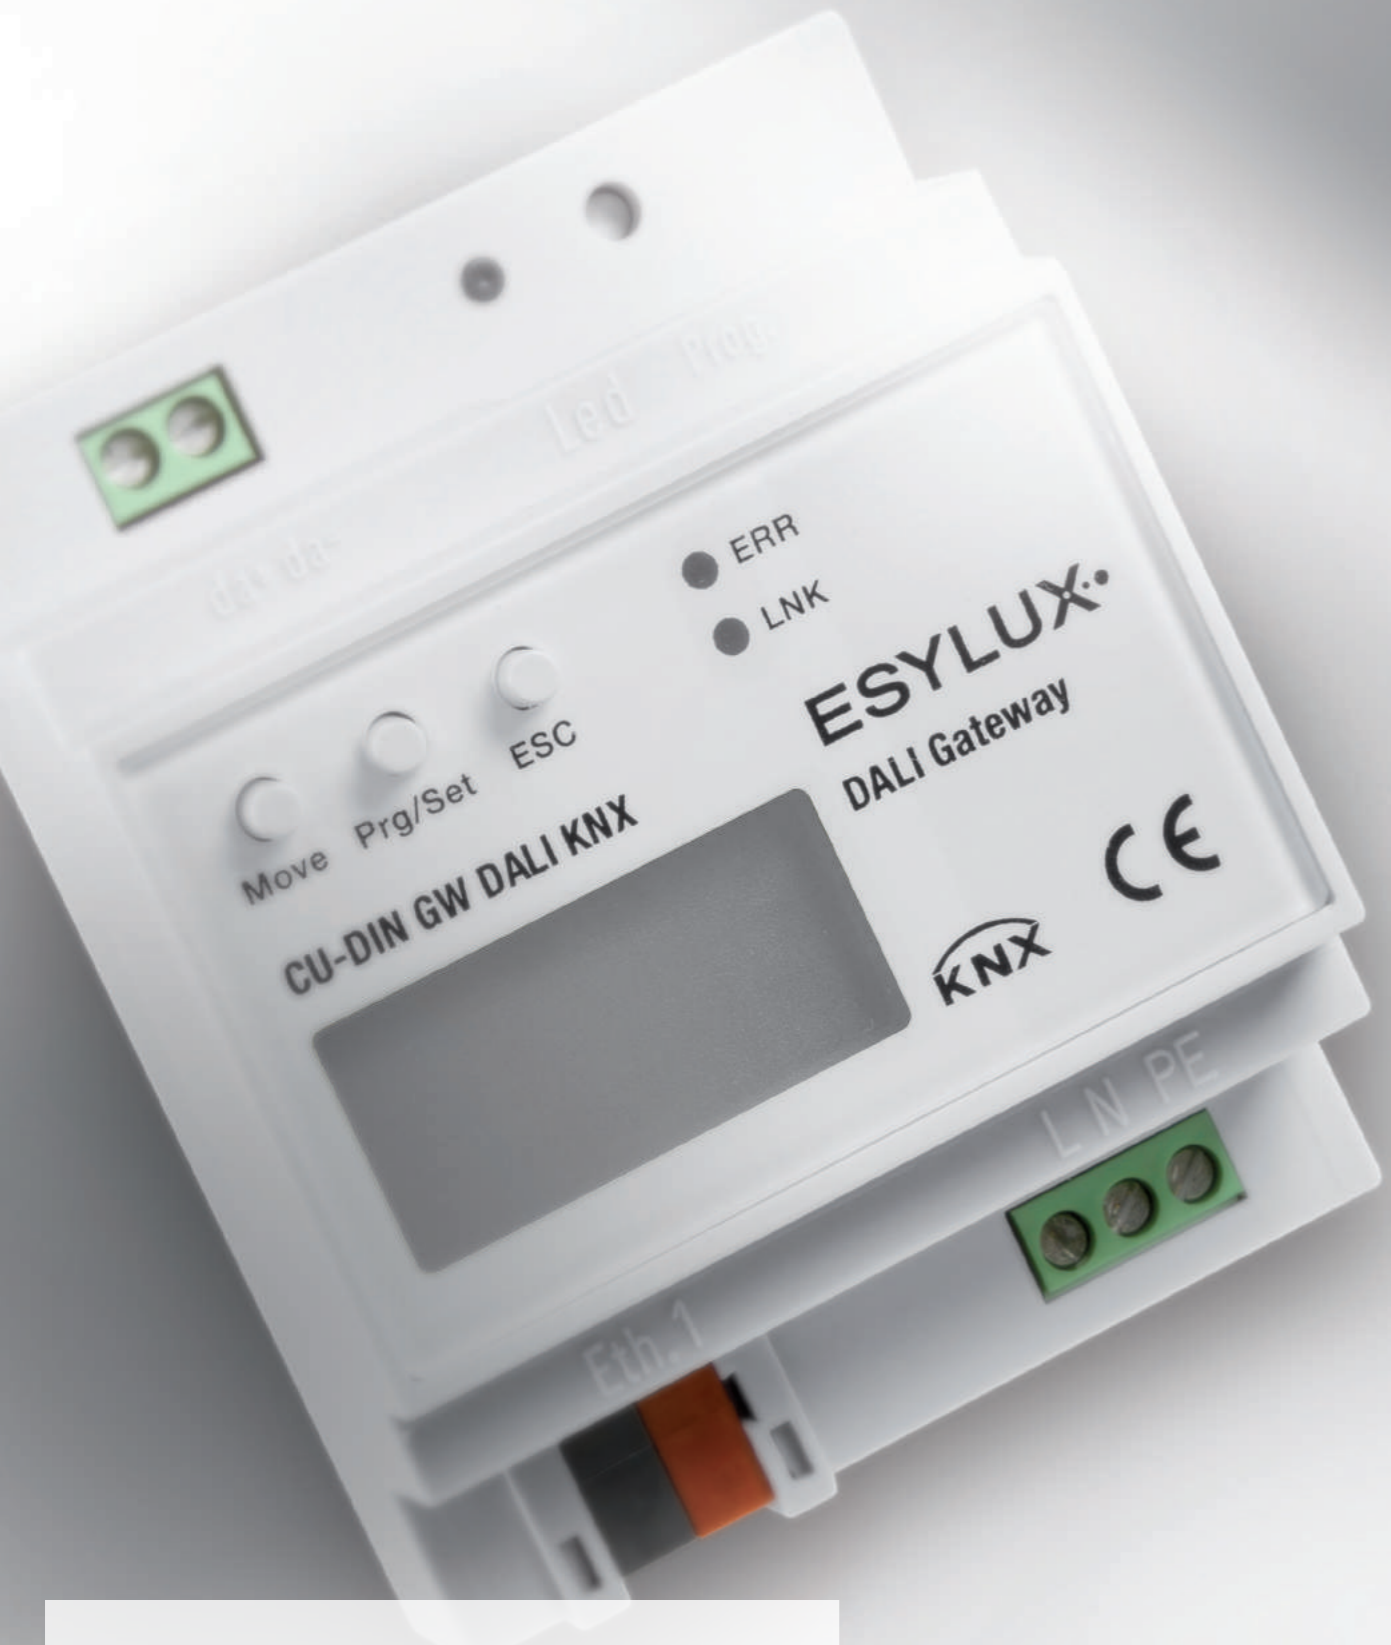

DIN RAIL SCALABLE MODULARITY FOR KNX