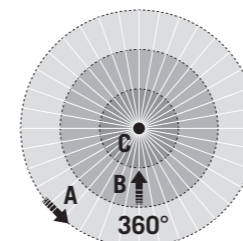

## DETECTION RANGE

|                     | Ceiling 8 m | Ceiling 24 m | Ceiling 32 m | Ceiling 40 m        | Wall 16 m |
|---------------------|-------------|--------------|--------------|---------------------|-----------|
| ■ Diagonally (A)    | Ø 8 m       | Ø 24 m       | Ø 32 m       | Ø 40 m (elliptical) | Ø 16 m    |
| ■ Frontal (B)       | Ø 6 m       | Ø 11 m       | Ø 11 m       | Ø 20 m (elliptical) | Ø 12 m    |
| ■ Presence area (C) | Ø 4 m       | Ø 8 m        | Ø 8 m        | -                   | Ø 8 m     |