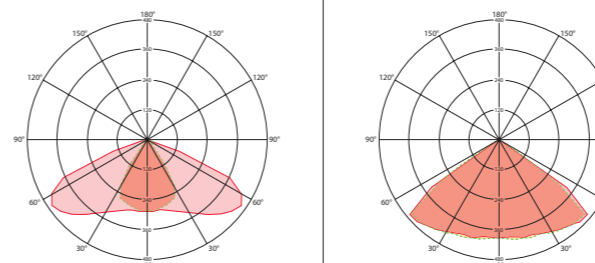

LIGHT DISTRIBUTION

CO, C90, CO / C90

Note: Technical data for specific products can be found at www.esylux.com/products.