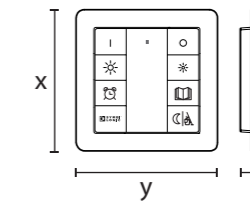

PRODUCT TYPES

Product group / product name	Item no.	Installation type	230 V (ON / OFF)	1 - 10 V	DALI	ELC	BT (Bluetooth)	KNX	UC / 12 - 36 V	Dimensions (mm)	New product
PUSH BUTTON x8 ELC (white)	EC10430923	Recessed mounting				•				X 71, Y 71, Z 21,5	
PUSH BUTTON x8 TW ELC (white)	EC10430930	Recessed mounting				•				X 71, Y 71, Z 21,5	
PUSH BUTTON x8 CLASSROOM ELC (white)	EC10431241	Recessed mounting				•				X 71, Y 71, Z 21,5	★
PUSH BUTTON x4 PATIENT ROOM ELC (white)	EC10431258	Recessed mounting				•				X 71, Y 71, Z 21,5	★
PUSH BUTTON x8 PATIENT ROOM ELC (white)	EC10431265	Recessed mounting				•				X 71, Y 71, Z 21,5	★

Note: Technical data for specific products can be found at www.esylux.com/products.