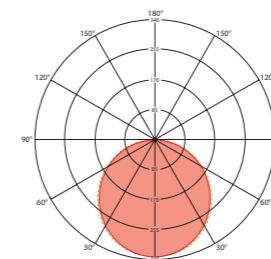

DALI variants with SwitchDIM function for 230 V button

INDOOR LIGHTING

PRODUCT TYPES

LIGHT DISTRIBUTION

FIELD OF DETECTION

DETECTION RANGE

|                   | Ceiling 8 m |
|-------------------|-------------|
| Diagonally (A)    | Ø 8 m       |
| Frontal (B)       | Ø 6 m       |
| Presence area (C) | Ø 4 m       |