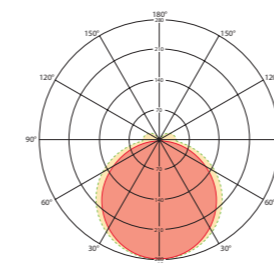

LIGHT DISTRIBUTION

CO, C90, CO / C90

Note: Technical data for specific products can be found at www.esylux.com/products.