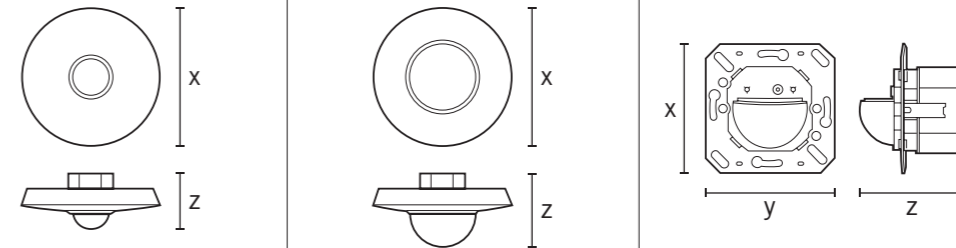

PRODUCT TYPES

FIELD OF DETECTION

DETECTION RANGE

	Ceiling 8 m	Ceiling 24 m	Wall 16 m
■ Diagonally (A)	Ø 8 m	Ø 24 m	Ø 16 m
■ Frontal (B)	Ø 4 m	Ø 8 m	Ø 6 m
■ Presence area (C)	Ø 3 m	Ø 6 m	Ø 4 m

The tried-and-tested technology in the Standard series is suitable for many different applications in buildings. Multiple variants of the presence and motion detector enable flexible application due to the different fields of detection, installation types and further details.

Note: Technical data for specific products can be found at www.esylux.com/products.