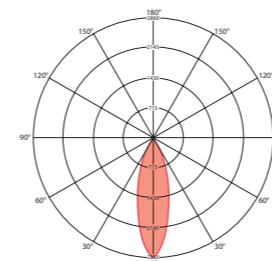

LIGHT DISTRIBUTION

■ C0, ■ C90, ■ C0 / C90

Note: Technical data for specific products can be found at www.esylux.com/products.

Whether it is individual effects or ambient lighting — with STINA downlights, both can be achieved in entrance areas, conference rooms, hallways and staircases. Variants with different beam angles provide freedom of design, while the LED arrangement and the design of the lamp head guarantee perfect, glare-free light.