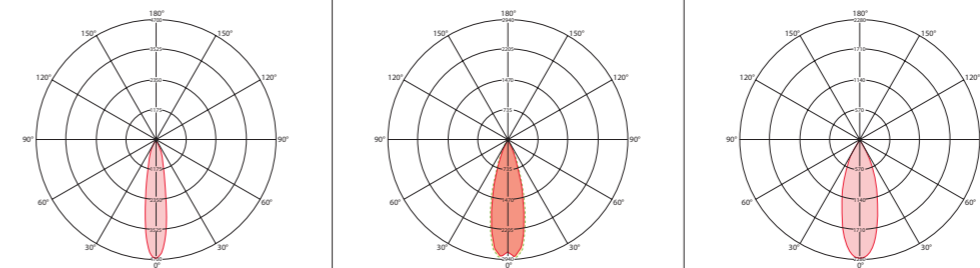

PRODUCT TYPES

LIGHT DISTRIBUTION

■ CO, ■ C90, ■ CO / C90

Note: Technical data for specific products can be found at www.esylux.com/products.

The wide variety of ALICIA downlights enables particularly personalised tailoring of the lighting atmosphere in entrance areas, conference rooms, hallways and staircases. The different beam angles and pivoting lamp head make them particularly suitable for spot and effect lighting, as well as for lighting in smaller areas.