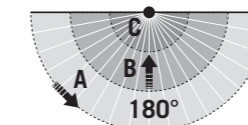

## DETECTION RANGE

|                     | Ceiling 8 m | Ceiling 24 m | Ceiling 32 m | Ceiling 40 m        | Wall 16 m |
|---------------------|-------------|--------------|--------------|---------------------|-----------|
| ■ Diagonally (A)    | Ø 8 m       | Ø 24 m       | Ø 32 m       | Ø 40 m (elliptical) | Ø 16 m    |
| ■ Frontal (B)       | Ø 6 m       | Ø 11 m       | Ø 11 m       | Ø 20 m (elliptical) | Ø 12 m    |
| ■ Presence area (C) | Ø 4 m       | Ø 8 m        | Ø 8 m        | -                   | Ø 8 m     |