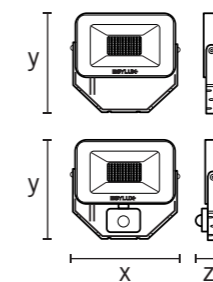

PRODUCT TYPES