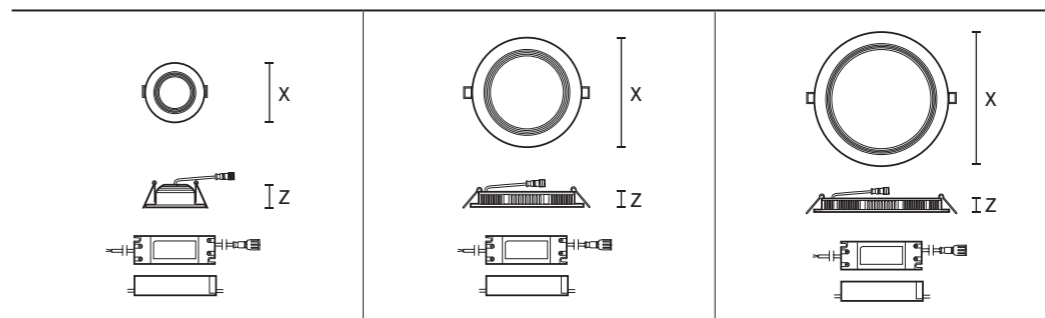

PRODUCT TYPES

LIGHT DISTRIBUTION

CO, C90, CO / C90

Note: Technical data for specific products can be found at www.esylux.com/products.