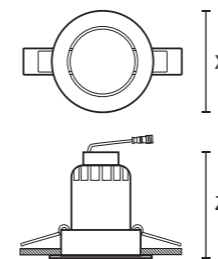

PRODUCT TYPES