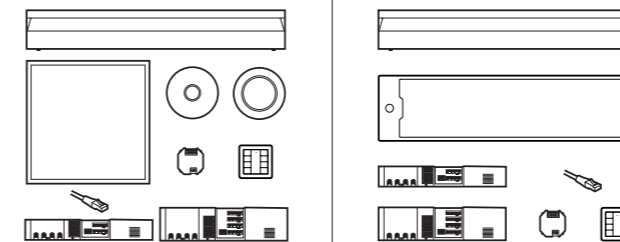

### PRODUCT TYPES

The ELC lighting systems are an ideal solution for workplace lighting in office buildings, educational and healthcare facilities. The sets are installed by plug-and-play with no programming required. The combination of the master and slave luminaires with directly integrated sensors and control unit delivers high-quality lighting with intelligent, presence and daylight dependent control — and at the highest configuration level it produces the biologically effective light of the SymbiLogic technology.